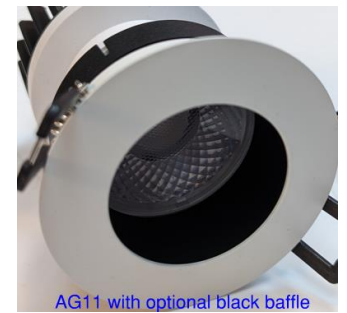

## AG11 Compact LED Downlight

Professional Fixed LED downlight

Replaceable LED module, low glare & high CRI

Brand	LEDSC4
Finish	White or Black
Lamp Source	LED
Colour Temperature	2700°K   3000°K   4000°K
CRI	>90
Wattage	7W   9W   13W
Lumens 7W	27K - 582lm   3K - 674lm   4K - 674lm
Lumens 9W	27K - 889lm   3K - 956lm   4K - 1024lm
Lumens 13W	27K - 1235lm   3K - 1330lm   4K - 1423lm
Beam Angle 7W	15°   28°   49°
Beam Angle 9W/13W	22°   33°   44°
Dimensions	65mm Ø x 7W - 65mm H (88mm with baffle)   9W/13W – 85mm H (102mm with baffle)
Cutout	58mm
Power Supply	Phase   DALI Optional
Dimmable	Power Supply Dependant
IP Rating	IP23
UGR	<23   <19 with baffle (part no to order: 71-4754-60-00-COM)
Rated Average Life	50,000hrs L80–B20
Warranty	3Years

### Ordering Information :

Model	Wattage	Colour Temp	Beam Angle	Driver Type	Body Colour	Driver mA
AG11	P7 (7W) 13 (9W/13W)	V9 (27K) W9 (3K) X9 (4K)	S2 (15°/22°) M2 (28°/33°) F1 (44°/49°)	Phase (TS)	14AS (White) 60AS (Black)	Blank V250 (9W) V350 (13W)

Example : AG11-13W9S2TS14AS-V250 (9W 3K 14/19° phase white)

Example : AG11-P7W9S2TS14AS (7W 3K 14/19° phase white)