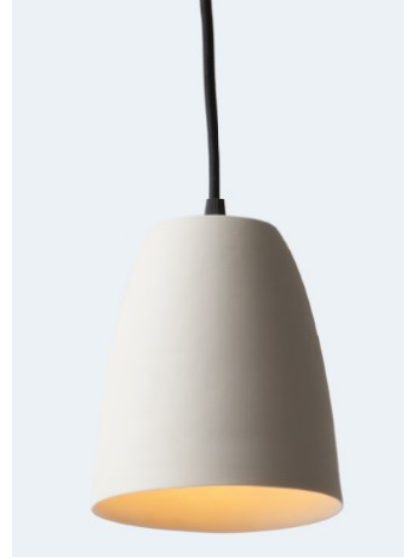

Ceramic Dome Small Pendant

Handmade in Australia, beautiful & fun ceramic lights

Product Code	64-Dome-small-XX
Finish	Ceramic with white or black cord
Colour	Ash, Blossom, Blue, Bottle, Citrus, Duck Egg, Dust, Milk, Mist, Pistachio, Sand, Steel
Premium Colours	Orange, Ink, Plum, Red, slate, Wasabi, Yellow
Lamp Source	E27
Colour Temperature	Globe dependant
Dimmable	Globe dependant
Wattage	Globe dependant
IP Rating	20
Lumens	Globe dependant
CRI	Globe dependant
Dimension	135mm Ø x 155mm High x 2800mm Suspension
Power Supply	240v

Mud Australia Colour Palette 2023

Ash

Blossom

Blue

Bottle

Citrus

Duck Egg

Dust

Slate

Steel

Wasabi

Yellow

Standard colours: Ash, Blue, Blossom, Bottle, Citrus, Duck Egg, Dust, Milk, Mist, Pistachio, Sand and Steel.

Premium colours: Ink, Orange, Plum, Red, Slate, Wasabi and Yellow.