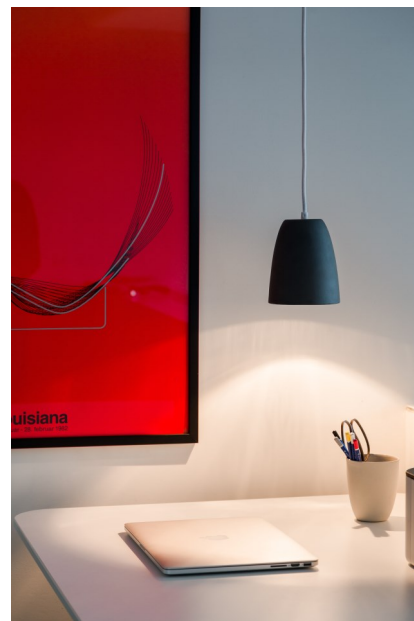

Ceramic Dome Small Pendant

Handmade in Australia, beautiful & fun ceramic lights

Product Code	64-Dome-small-XX
Finish	Ceramic with white or black cord
Colour	Ash, Blossom, Blue, Bottle, Citrus, Duck Egg, Dust, Milk, Mist, Pistachio, Sand, Steel
Premium Colours	Orange, Ink, Plum, Red, slate, Wasabi, Yellow
Lamp Source	E27
Colour Temperature	Globe dependant
Dimmable	Globe dependant
Wattage	Globe dependant
IP Rating	20
Lumens	Globe dependant
CRI	Globe dependant
Dimension	135mm Ø x 155mm High x 2800mm Suspension
Power Supply	240v

Mud Australia Colour Palette 2023

Ash

Blossom

Blue

Bottle

Citrus

Duck Egg

Dust

Slate

Steel

Wasabi

Yellow

Standard colours: Ash, Blue, Blossom, Bottle, Citrus, Duck Egg, Dust, Milk, Mist, Pistachio, Sand and Steel.

Premium colours: Ink, Orange, Plum, Red, Slate, Wasabi and Yellow.