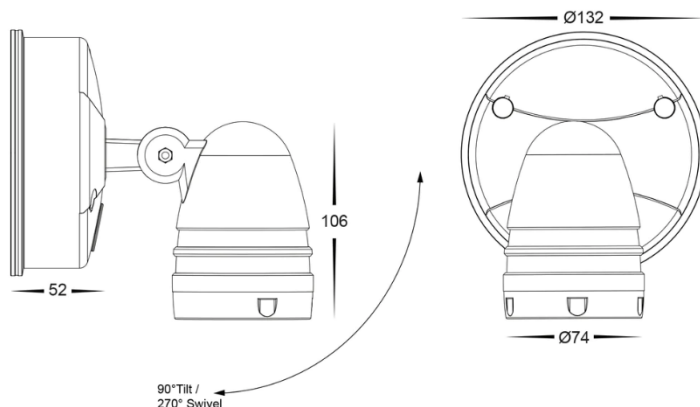

Spotlight With Motion Sensor

Slight with motion sensor
 Polycarbonate construction
 90° Tilt & 270° Swivel
 15w LED
 IP65

Product Code	16-LL-SPFS-PIR15-XX
Finish	white, black
Material	Polycarbonate
Lamp Source	LED
Colour Temperature	TRI 3K,4K,5.5K
CRI	>80
Sensor Details	180° detection, up 12mt range, lux & time settings, manual override
Wattage	15W
Lumens	1200lm
Beam Angle	60
Input Voltage	240V
Dimensions	See Below
Dimmable	Not with standard globes, dimmable globe to be purchased separately
IP Rating	65
Rated Average Life Globe	30,000hrs
Warranty	3 Years

Double Spotlight With Motion Sensor