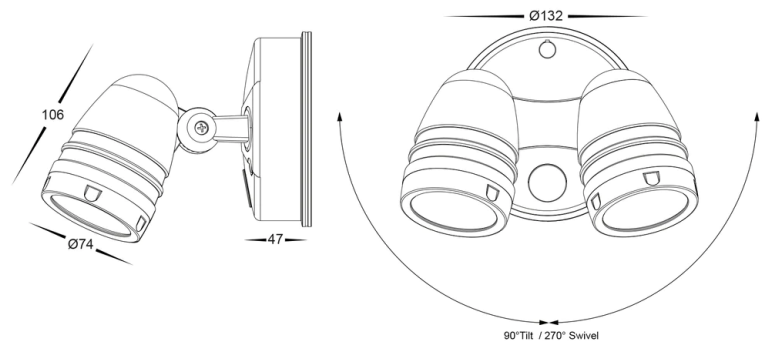

Double Spotlight With Motion Sensor

Double spot light with motion sensor
Polycarbonate construction
90° Tilt & 270° Swivel
2 x 15w LEDs
IP65

Product Code	16-LL-SPFD-PIR30-XX
Finish	white, black
Material	Polycarbonate
Lamp Source	LED
Colour Temperature	TRI 3K,4K,5.5K
CRI	>80
Sensor Details	180° detection, up 12mt range, lux & time settings, manual override
Wattage	2 x 15W
Lumens	1200lm x 2
Beam Angle	60
Input Voltage	240V
Dimensions	See Below
Dimmable	Not with standard globes, dimmable globe to be purchased separately
IP Rating	65
Rated Average Life Globe	30,000hrs
Warranty	3 Years

Double Spotlight With Motion Sensor