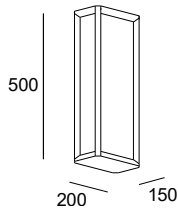

LED								
K	CRI	W Total	Real Lm	Code				
					Z5			
					J6			
					E3			
SW 2700-3200-4000	80	23.9	1266	05-E109	- DL - EH	ON-OFF	100-240V	
					14			
					60			
					34			

IES FILES

The indicated flux corresponds to the core temperature.
Le flux indiqué correspond à la température centrale.