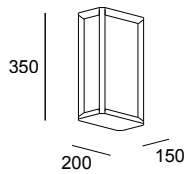

LED								
K	CRI	W Total	Real Lm	Code				
					Z5			
					J6			
					E3			
SW 2700-3200-4000	80	23.9	1266	05-E055	- DL - EH	ON-OFF	100-240V	
					14			
					60			
					34			

IES FILES

The indicated flux corresponds to the core temperature.
Le flux indiqué correspond à la température centrale.

Skat 500mm

IP	IK	LOW	BREEAM	SWITCH CCT		SEA SIDE	LED	DRIVER
65	10	FLICKER		SW 2700-3200-4000		SUITABLE		

Z5 14* 60* 34* J6* E3* DL*