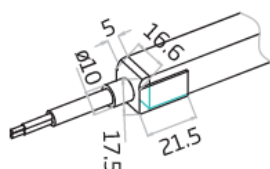

SAUNA LED FLEX PRO

6W/M FLEXIBLE LED STRIP

Professional Silicone Flexible LED strip suitable for high temperatures & humid conditions such as Dry & Wet Saunas, Steam room, Spa etc.
Available in Vertical or Horizontal bending

Silicone Injection-moulded Connector (mm)

Vertical Bending

Horizontal Bending