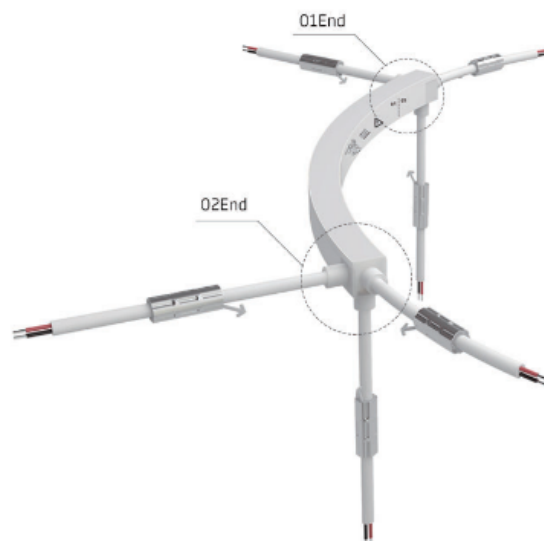

SAUNA LED FLEX PRO 17mm x 16mm

6W/M FLEXIBLE LED STRIP

Professional Silicone Flexible LED strip suitable for high temperatures & humid conditions such as Dry & Wet Saunas, Steam room, Spa etc.
Available in Vertical or Horizontal bending
Temps: Dry-Traditional Sauna – 80-90° - Infrared – 45-60°
Wet High humidity Steam Room – 50°

SAUNA LED FLEX PRO

6W/M FLEXIBLE LED STRIP

Professional Silicone Flexible LED strip suitable for high temperatures & humid conditions such as Dry & Wet Saunas, Steam room, Spa etc.
Available in Vertical or Horizontal bending

Silicone Injection-moulded Connector (mm)

Vertical Bending

Horizontal Bending

SAUNA LED FLEX PRO

6W/M FLEXIBLE LED STRIP

Professional Silicone Flexible LED strip suitable for high temperatures & humid conditions such as Dry & Wet Saunas, Steam room, Spa etc.
Available in Vertical or Horizontal bending