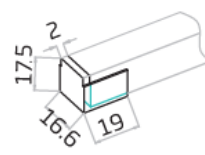

SAUNA LED FLEX PRO

6W/M FLEXIBLE LED STRIP

Professional Silicone Flexible LED strip suitable for high temperatures & humid conditions such as Dry & Wet Saunas, Steam room, Spa etc.
Available in Vertical or Horizontal bending

Silicone Injection-moulded Connector (mm)

Vertical Bending

Horizontal Bending