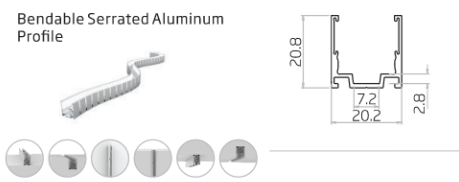

Silicone Injection-moulded Connector (mm)

Vertical Bending

Horizontal Bending

SAUNA LED FLEX PRO

6W/M FLEXIBLE LED STRIP

Professional Silicone Flexible LED strip suitable for high temperatures & humid conditions such as Dry & Wet Saunas, Steam room, Spa etc.
Available in Vertical or Horizontal bending

Aluminum Profile

Flange Aluminum Profile

Serrated Aluminum Profile

Flange Serrated Aluminum Profile

Bendable Serrated Aluminum Profile

Stainless Steel Profile