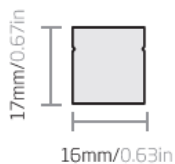

SAUNA LED FLEX PRO

6W/M FLEXIBLE LED STRIP

Professional Silicone Flexible LED strip suitable for high temperatures & humid conditions such as Dry & Wet Saunas, Steam room, Spa etc.
Available in Vertical or Horizontal bending

Silicone Injection-moulded Connector (mm)

Vertical Bending

Horizontal Bending