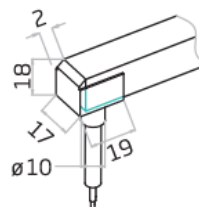

Silicone Injection-moulded Connector (mm)

Vertical Bending

Horizontal Bending

SAUNA LED FLEX PRO

6W/M FLEXIBLE LED STRIP

Professional Silicone Flexible LED strip suitable for high temperatures & humid conditions such as Dry & Wet Saunas, Steam room, Spa etc.
Available in Vertical or Horizontal bending