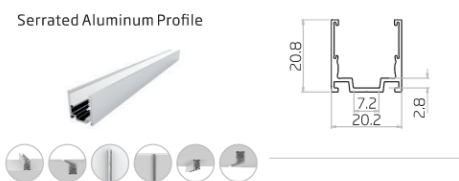

Silicone Injection-moulded Connector (mm)

Vertical Bending

Horizontal Bending

SAUNA LED FLEX PRO

6W/M FLEXIBLE LED STRIP

Professional Silicone Flexible LED strip suitable for high temperatures & humid conditions such as Dry & Wet Saunas, Steam room, Spa etc.
Available in Vertical or Horizontal bending

Aluminum Profile

Flange Aluminum Profile

Serrated Aluminum Profile

Flange Serrated Aluminum Profile

Bendable Serrated Aluminum Profile

Stainless Steel Profile