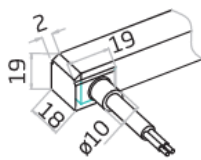

Silicone Injection-moulded Connector (mm)

Vertical Bending

Horizontal Bending

SAUNA LED FLEX PRO

6W/M FLEXIBLE LED STRIP

Professional Silicone Flexible LED strip suitable for high temperatures & humid conditions such as Dry & Wet Saunas, Steam room, Spa etc.
Available in Vertical or Horizontal bending