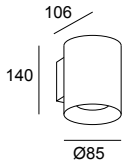

Cosmos

Wall Fixture

BODY MAT	DIF MAT		50000h	3
AL	GLA		L80 B20	MacAdam

Cosmos Wall Fixture Single Emission 85mm

IP	IK	BREEAM		
66	06			

●
Z5

LED							
K	CRI	W Total	Real Lm	Optics	Code		
3000	80	12.7	760	17°	05-9952 - Z5 - CL		ON-OFF 100-240V IES Photometry FILES
4000	80	12.7	819	17°	05-9952 - Z5 - CM		ON-OFF 100-240V IES Photometry FILES