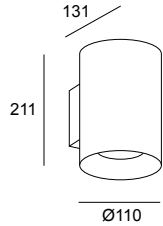

Cosmos Wall Fixture Double Emission 85mm

IP	IK	BREEAM		
66	06			

●
Z5

LED							
K	CRI	W Total	Real Lm	Optics	Code		
3000	80	11.8	625	17°	05-9953 - Z5 - CL		ON-OFF 100-240V IES Photometry FILES
4000	80	11.8	960	17°	05-9953 - Z5 - CM		ON-OFF 100-240V

**Cosmos Wall Fixture Double
Emission 110mm**

IP	IK	BREEAM	LED	DRIVER
66	06			

Z5

OUTDOOR

LED										
K	CRI	W Total	Real Lm	Optics	Code					
3000	80	24.5	1823	16°;34°	05-9955 - Z5 - CL		ON-OFF	100-240V	IES Photometry	FILES
4000	80	24.5	1823	16°;34°	05-9955 - Z5 - CM		ON-OFF	100-240V	IES Photometry	FILES