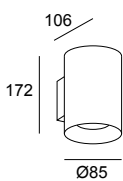

Cosmos Wall Fixture Single Emission 144mm

IP	IK	BREEAM		
66	07			

●
Z5

LED							
K	CRI	W Total	Real Lm	Optics	Code		
3000	80	36	2367	16°;34°	05-9956 - Z5 - CL		ON-OFF 100-240V IES Photometry FILES
4000	80	36	2534	16°;34°	05-9956 - Z5 - CM		ON-OFF 100-240V IES Photometry FILES

Cosmos Wall Fixture Double Emission 85mm

IP	IK	BREEAM		
66	06			

●
Z5

LED							
K	CRI	W Total	Real Lm	Optics	Code		
3000	80	11.8	625	17°	05-9953 - Z5 - CL		ON-OFF 100-240V IES Photometry FILES
4000	80	11.8	960	17°	05-9953 - Z5 - CM		ON-OFF 100-240V