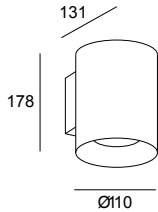

Cosmos Wall Fixture Single Emission 110mm

IP	IK	BREEAM		
66	06			

●
Z5

LED							
K	CRI	W Total	Real Lm	Optics	Code		
3000	80	25.4	1823	16°;34°	05-9954 - Z5 - CL		ON-OFF 100-240V IES Photometry FILES
4000	80	25.4	1823	16°;34°	05-9954 - Z5 - CM		ON-OFF 100-240V IES Photometry FILES

Cosmos Wall Fixture Single Emission 144mm

IP	IK	BREEAM		
66	07			

●
Z5