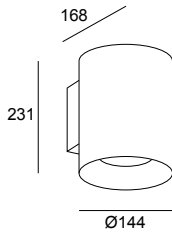

LED							
K	CRI	W Total	Real Lm	Optics	Code		
3000	80	36	2367	16°;34°	05-9956 - Z5 - CL		ON-OFF 100-240V IES Photometry FILES
4000	80	36	2534	16°;34°	05-9956 - Z5 - CM		ON-OFF 100-240V IES Photometry FILES

Cosmos Wall Fixture Double Emission 85mm

IP	IK	BREEAM		
66	06			

●
Z5