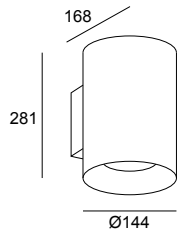

Cosmos Wall Fixture Double Emission 85mm

IP	IK	BREEAM		
66	06			

●
Z5

LED							
K	CRI	W Total	Real Lm	Optics	Code		
3000	80	11.8	625	17°	05-9953 - Z5 - CL		ON-OFF 100-240V IES Photometry FILES
4000	80	11.8	960	17°	05-9953 - Z5 - CM		ON-OFF 100-240V

**Cosmos Wall Fixture Double
Emission 110mm**

IP	IK	BREEAM	LED	DRIVER
66	06			

Z5

OUTDOOR

LED										
K	CRI	W Total	Real Lm	Optics	Code					
3000	80	24.5	1823	16°;34°	05-9955 - Z5 - CL		ON-OFF	100-240V	IES Photometry	FILES
4000	80	24.5	1823	16°;34°	05-9955 - Z5 - CM		ON-OFF	100-240V	IES Photometry	FILES

**Cosmos Wall Fixture Double
Emission 144mm**

IP	IK	BREEAM	LED	DRIVER
66	07			

Z5

LED										
K	CRI	W Total	Real Lm	Optics	Code					
3000	80	35	2710	16°;34°	05-9957 - Z5 - CL		ON-OFF	100-240V	IES Photometry	FILES
4000	80	35	2901	16°;34°	05-9957 - Z5 - CM		ON-OFF	100-240V	IES Photometry	FILES

**Cosmos Wall
Fixture Single
Emission 85mm**

**Cosmos Wall
Fixture Single
Emission 110mm**

**Cosmos Wall
Fixture Single
Emission 144mm**

**Lens accessories
Accessoires optiques**

Set of 2 reflectors (20° and 44°)
Set de 2 réflecteurs (20° et 44°)