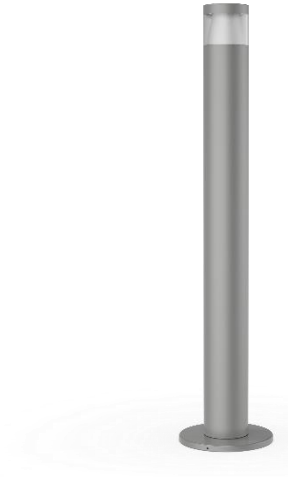

# Surface Mount Pathlight

High quality Australian made path light, Minimal design with a beautiful spread of light

Product Code	29-136-XX-XX
Finish	Silver   Black   Bronze   Basal   white
Material	CNC machined aluminium 6000 series
Coastal/Seaside	Yes
Lamp Source	LED
Colour Temperature	3000°K
CRI	>85
Beam Angle	Diffuse
Wattage	8W
Lumens	600lm
Dimensions	See Below
Input Voltage	12~24V AC / 24V DC
IP Rating	IP65
Warranty	7Years