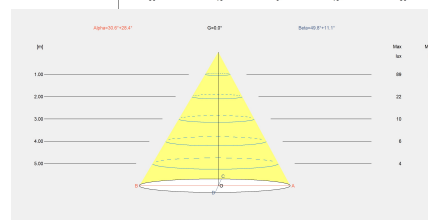

Luminotechnic features

- CRI: 90
- MacAdam steps: 3
- Photobiological risk: RG1
- UGR crosswise: 21.2
- UGR lengthwise: 13.7

Lampholder	Quantity	Light source power (W)
LED	1	2.2W

Options

- 27K + 4K
- Dark Brown,
- Dark Grey
- Round/Lineal
- Square/oval
- Square/lineal