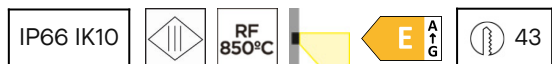

Bat Square Oval

LedsC4 Team

Recessed wall lighting IP66 Bat Square Oval LED 2.2 LED warm-white 3000K White 77lm

Technical features

- Luminaire total power: 2.2W
- Real lumens: 77
- Real lm/W: 35
- Correlated Colour Temperature (CCT): LED warm-white 3000K
- Lens / reflector angle: FLOOD 60°
- Structure material: Aluminium
- Structure finish: White
- Diffuser material: Glass
- Diffuser finish: Transparent
- Equipment necessary but not included
- Voltage / frequency: 3V/max.700mA
- Useful life: 50,000h L80B20
- Warranty: 5 años
- Resistant to marine environments: Yes
- Easily recyclable luminaire

Luminotechnic features

- CRI: 90
- MacAdam steps: 3
- Photobiological risk: RG2
- UGR crosswise: 21.2
- UGR lengthwise: 13.7

Lampholder	Quantity	Light source power (W)	Correlated Colour Temperature (CCT)
LED	1	2.2W	LED warm-white 3000K