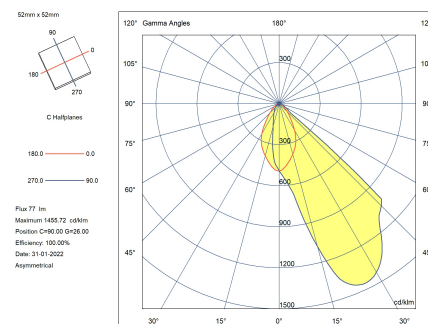

Luminotechnic features

- CRI: 90
- MacAdam steps: 3
- Photobiological risk: RG1
- UGR crosswise: 21.2
- UGR lengthwise: 13.7

Lampholder	Quantity	Light source power (W)
LED	1	2.2W

Options

- 27K + 4K
- Dark Brown,
- Dark Grey
- Round/Lineal
- Square/oval
- Square/lineal