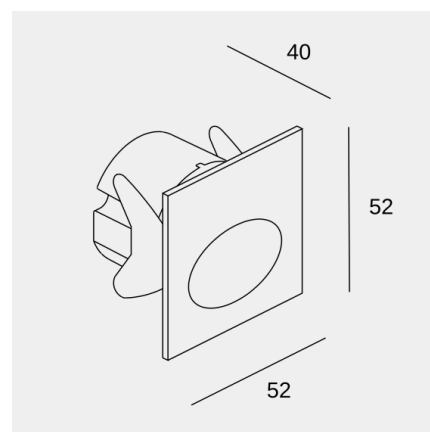

Bat Square Oval

LedsC4 Team

Recessed wall lighting IP66 Bat Square Oval LED 2.2 LED warm-white 3000K White 77lm

Technical features

- Luminaire total power: 2.2W
- Real lumens: 77
- Real lm/W: 35
- Correlated Colour Temperature (CCT): LED warm-white 3000K
- Lens / reflector angle: FLOOD 60°
- Structure material: Aluminium
- Structure finish: White
- Diffuser material: Glass
- Diffuser finish: Transparent
- Equipment necessary but not included
- Voltage / frequency: 3V/max.700mA
- Useful life: 50,000h L80B20
- Warranty: 5 años
- Resistant to marine environments: Yes
- Easily recyclable luminaire

Luminotechnic features

- CRI: 90
- MacAdam steps: 3
- Photobiological risk: RG2
- UGR crosswise: 21.2
- UGR lengthwise: 13.7

Lampholder	Quantity	Light source power (W)	Correlated Colour Temperature (CCT)
LED	1	2.2W	LED warm-white 3000K