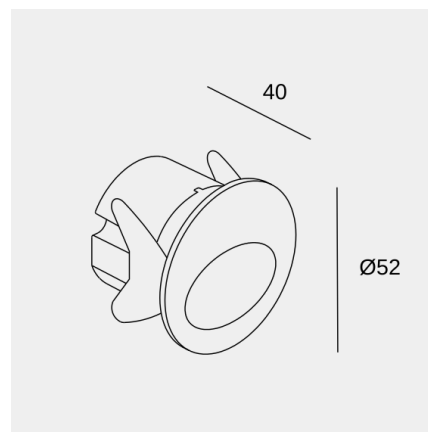

Bat Round Oval

Recessed wall lighting IP66 Bat Round Oval LED 2.2 LED warm-white 3000K White 77lm

Technical features

- Luminaire total power: 2.2W
- Real lumens: 77
- Real lm/W: 35
- Correlated Colour Temperature (CCT): LED warm-white 3000K
- Lens / reflector angle: FLOOD 60°
- Structure material: Aluminium
- Structure finish: White
- Diffuser material: Glass
- Diffuser finish: Transparent
- Equipment necessary but not included
- Voltage / frequency: 3V/max.700mA
- Useful life: 50,000h L80B20
- Warranty: 5 años
- Resistant to marine environments: Yes
- Easily recyclable luminaire

Luminotechnic features

- CRI: 90
- MacAdam steps: 3
- Photobiological risk: RG1
- UGR crosswise: 21.2
- UGR lengthwise: 13.7

Lampholder	Quantity	Light source power (W)
LED	1	2.2W

Options

- 27K + 4K
- Dark Brown,
- Dark Grey
- Round/Lineal
- Square/oval
- Square/lineal