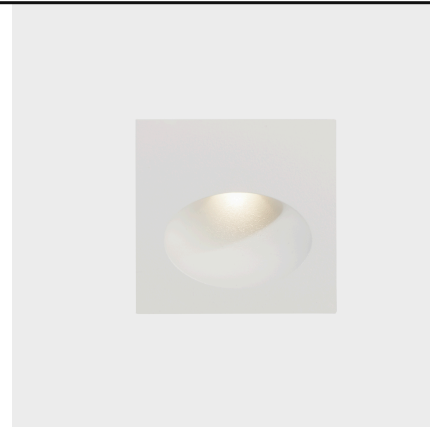

Bat Square Oval

LedsC4 Team

Recessed wall lighting IP66 Bat Square Oval LED 2.2 LED warm-white 3000K White 77lm

Technical features

- Luminaire total power: 2.2W
- Real lumens: 77
- Real lm/W: 35
- Correlated Colour Temperature (CCT): LED warm-white 3000K
- Lens / reflector angle: FLOOD 60°
- Structure material: Aluminium
- Structure finish: White
- Diffuser material: Glass
- Diffuser finish: Transparent
- Equipment necessary but not included
- Voltage / frequency: 3V/max.700mA
- Useful life: 50,000h L80B20
- Warranty: 5 años
- Resistant to marine environments: Yes
- Easily recyclable luminaire

Luminotechnic features

- CRI: 90
- MacAdam steps: 3
- Photobiological risk: RG2
- UGR crosswise: 21.2
- UGR lengthwise: 13.7

Lampholder	Quantity	Light source power (W)	Correlated Colour Temperature (CCT)
LED	1	2.2W	LED warm-white 3000K

Bat Round Oval

Recessed wall lighting IP66 Bat Round Oval LED 2.2 LED warm-white 3000K White 77lm

Technical features

- Luminaire total power: 2.2W
- Real lumens: 77
- Real lm/W: 35
- Correlated Colour Temperature (CCT): LED warm-white 3000K
- Lens / reflector angle: FLOOD 60°
- Structure material: Aluminium
- Structure finish: White
- Diffuser material: Glass
- Diffuser finish: Transparent
- Equipment necessary but not included
- Voltage / frequency: 3V/max.700mA
- Useful life: 50,000h L80B20
- Warranty: 5 años
- Resistant to marine environments: Yes
- Easily recyclable luminaire