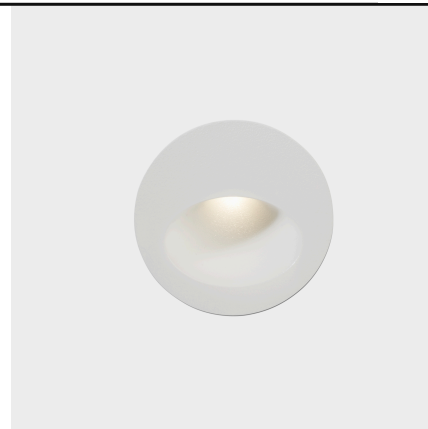

Bat Square Oval

LedsC4 Team

Recessed wall lighting IP66 Bat Square Oval LED 2.2 LED warm-white 3000K White 77lm

Technical features

- Luminaire total power: 2.2W
- Real lumens: 77
- Real lm/W: 35
- Correlated Colour Temperature (CCT): LED warm-white 3000K
- Lens / reflector angle: FLOOD 60°
- Structure material: Aluminium
- Structure finish: White
- Diffuser material: Glass
- Diffuser finish: Transparent
- Equipment necessary but not included
- Voltage / frequency: 3V/max.700mA
- Useful life: 50,000h L80B20
- Warranty: 5 años
- Resistant to marine environments: Yes
- Easily recyclable luminaire

Bat Round Oval

Recessed wall lighting IP66 Bat Round Oval LED 2.2 LED warm-white 3000K White 77lm

Technical features

- Luminaire total power: 2.2W
- Real lumens: 77
- Real lm/W: 35
- Correlated Colour Temperature (CCT): LED warm-white 3000K
- Lens / reflector angle: FLOOD 60°
- Structure material: Aluminium
- Structure finish: White
- Diffuser material: Glass
- Diffuser finish: Transparent
- Equipment necessary but not included
- Voltage / frequency: 3V/max.700mA
- Useful life: 50,000h L80B20
- Warranty: 5 años
- Resistant to marine environments: Yes
- Easily recyclable luminaire

Luminotechnic features

- CRI: 90
- MacAdam steps: 3
- Photobiological risk: RG1
- UGR crosswise: 21.2
- UGR lengthwise: 13.7

Lampholder	Quantity	Light source power (W)
LED	1	2.2W

Options

- 27K + 4K
- Dark Brown,
- Dark Grey
- Round/Lineal
- Square/oval
- Square/lineal