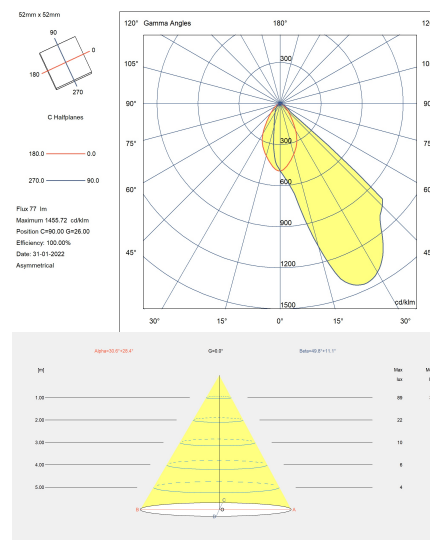

Bat Square Oval

LedsC4 Team

Recessed wall lighting IP66 Bat Square Oval LED 2.2 LED warm-white 3000K White 77lm

Technical features

- Luminaire total power: 2.2W
- Real lumens: 77
- Real lm/W: 35
- Correlated Colour Temperature (CCT): LED warm-white 3000K
- Lens / reflector angle: FLOOD 60°
- Structure material: Aluminium
- Structure finish: White
- Diffuser material: Glass
- Diffuser finish: Transparent
- Equipment necessary but not included
- Voltage / frequency: 3V/max.700mA
- Useful life: 50,000h L80B20
- Warranty: 5 años
- Resistant to marine environments: Yes
- Easily recyclable luminaire

Luminotechnic features

- CRI: 90
- MacAdam steps: 3
- Photobiological risk: RG2
- UGR crosswise: 21.2
- UGR lengthwise: 13.7

Lampholder	Quantity	Light source power (W)	Correlated Colour Temperature (CCT)
LED	1	2.2W	LED warm-white 3000K

Luminotechnic features

- CRI: 90
- MacAdam steps: 3
- Photobiological risk: RG1
- UGR crosswise: 21.2
- UGR lengthwise: 13.7

Lampholder	Quantity	Light source power (W)
LED	1	2.2W

Options

- 27K + 4K
- Dark Brown,
- Dark Grey
- Round/Lineal
- Square/oval
- Square/lineal