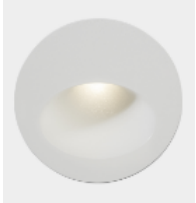

Bat Square Oval

LedsC4 Team

Recessed wall lighting IP66 Bat Square Oval LED 2.2 LED warm-white 3000K White 77lm

Technical features

- Luminaire total power: 2.2W
- Real lumens: 77
- Real lm/W: 35
- Correlated Colour Temperature (CCT): LED warm-white 3000K
- Lens / reflector angle: FLOOD 60°
- Structure material: Aluminium
- Structure finish: White
- Diffuser material: Glass
- Diffuser finish: Transparent
- Equipment necessary but not included
- Voltage / frequency: 3V/max.700mA
- Useful life: 50,000h L80B20
- Warranty: 5 años
- Resistant to marine environments: Yes
- Easily recyclable luminaire

Bat Round Oval

Recessed wall lighting IP66 Bat Round Oval LED 2.2 LED warm-white 3000K White 77lm

Technical features

- Luminaire total power: 2.2W
- Real lumens: 77
- Real lm/W: 35
- Correlated Colour Temperature (CCT): LED warm-white 3000K
- Lens / reflector angle: FLOOD 60°
- Structure material: Aluminium
- Structure finish: White
- Diffuser material: Glass
- Diffuser finish: Transparent
- Equipment necessary but not included
- Voltage / frequency: 3V/max.700mA
- Useful life: 50,000h L80B20
- Warranty: 5 años
- Resistant to marine environments: Yes
- Easily recyclable luminaire

LedsC4

Options

27K + 40K

Dark Brown, Dark Grey

Round/Lineal

Square/oval

Square/lineal

27K - 05-E014-14-(white)J6(brown)Z5(dark grey)-CK
30K - 05-E014-14-(white)J6(brown)Z5(dark grey)-CL
40K - 05-E014-14-(white)J6(brown)Z5(dark grey)-CM

IES

27K - 05-E015-14-(white)J6(brown)Z5(dark grey)-CK
30K - 05-E015-14-(white)J6(brown)Z5(dark grey)-CL
40K - 05-E015-14-(white)J6(brown)Z5(dark grey)-CM

IES

27K - 05-E016-14-(white)J6(brown)Z5(dark grey)-CK
30K - 05-E016-14-(white)J6(brown)Z5(dark grey)-CL
40K - 05-E016-14-(white)J6(brown)Z5(dark grey)-CM