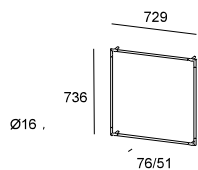

Tubs Modular Wall Fixture Square

BODY MAT	DIF MAT		50000h	3		
AL	PMMA		L80 B20	MacAdam		360°

LED | K 3000 | CRI 90 | W Total 40.7 | Real Lm 3008

- 05 Black Noir
- M1 Opal white Blanc opale

*For remote installation only.
Pour installation à distance uniquement.

	Structure	Difussor	Code
PWM 100-240V	05 ●	M1 ○	05-8255-05-M1
ON-OFF 100-240V	05 ●	M1 ○	05-A013-05-M1
DALI 100-240V	05 ●	M1 ○	05-A020-05-M1