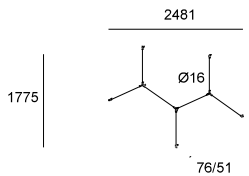

Tubs Modular Wall Fixture Molecular

BODY MAT	DIF MAT		50000h	3		
AL	PMMA		L80 B20	MacAdam		360°

LED | K 3000 | CRI 90 | W Total 71 | Real Lm 5264

- 05 Black Noir
- M1 Opal white Blanc opale

*For remote installation only.
Pour installation à distance uniquement.

	Structure	Difussor	Code
PWM 100-240V	05 ●	M1 ○	05-8279-05-M1
ON-OFF 100-240V	05 ●	M1 ○	05-A014-05-M1
DALI 100-240V	05 ●	M1 ○	05-A021-05-M1