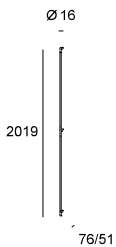

Tubs Modular Wall Fixture Lineal Double

BODY MAT	DIF MAT		50000h	3		
AL	PMMA		L80 B20	MacAdam		360°

*For remote installation only.
Pour installation à distance uniquement.

LED | K 3000 | CRI 90 | W Total 31 | Real Lm 2254

- 05 Black Noir
- M1 Opal white Blanc opale

	Structure	Difussor	Code
PWM 100-240V	05 ●	M1 ○	05-8250-05-M1
ON-OFF 100-240V	05 ●	M1 ○	05-A016-05-M1
DALI 100-240V	05 ●	M1 ○	05-A023-05-M1