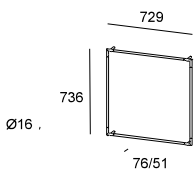

Tubs Modular Wall Fixture Square

BODY MAT	DIF MAT		50000h	3		
AL	PMMA		L80 B20	MacAdam		360°

*For remote installation only.
Pour installation à distance uniquement.

LED | K 3000 | CRI 90 | W Total 40.7 | Real Lm 3008

- 05 Black Noir
- M1 Opal white Blanc opale

	Structure	Difussor	Code
PWM 100-240V	05 ●	M1 ○	05-8255-05-M1
ON-OFF 100-240V	05 ●	M1 ○	05-A013-05-M1
DALI 100-240V	05 ●	M1 ○	05-A020-05-M1