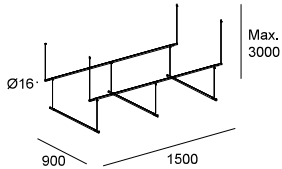

Ceiling rose surface-mounted/ built-in
Monture surface/ encastré

Remote installation with mini built-in ceiling rose
Installation à distance avec monture mini encastré

Tubs Modular Track With 3 Lineal 900mm

BODY MAT	DIF MAT		50000h	3	
AL	PMMA		L80 B20	MacAdam	

LED | K 3000 | CRI 90 | W Total 46 | Real Lm 3381

- 05 Black Noir
- M1 Opal white Blanc opale

10-50 mm

87 × 244 mm (OO-A100)
108 × 314 mm (OO-A101)

18 mm