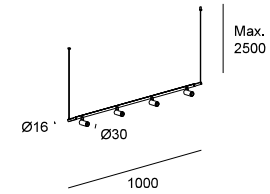

Tubs Modular Track With 4 Spotlights

BODY MAT	DIF MAT		50000h	2;3		
AL	PMMA		L80 B20	MacAdam		360°

LED | K \N | CRI 90 | W Total 15 | Real Lm 1204

- 05 Black Noir
- M1 Opal white Blanc opale

10-50 mm

87 × 244 mm (OO-A108)
108 × 314 mm (OO-A109)

18 mm

	Structure	Difussor	Code
	ON-OFF 220-240V	05 ● M1 ○	OO-A108-05-M1
	DALI 100-240V	05 ● M1 ○	OO-A109-05-M1
	ON-OFF 100-240V	05 ● M1 ○	OO-A110-05-M1
	DALI 100-240V	05 ● M1 ○	OO-A111-05-M1