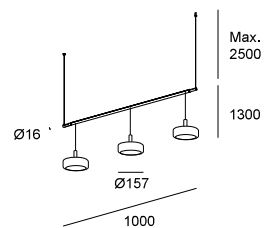

Tubs Modular Track with 3 Pendants with Disc

BODY MAT	DIF MAT		50000h	3		
AL	PMMA		L80 B20	MacAdam		360°

LED | K 3000 | CRI 90 | W Total 16 | Real Lm 192

- 05 Black Noir
- M1 Opal white Blanc opale

10-50 mm

87 × 244 mm (OO-A112)
108 × 314 mm (OO-A113)

18 mm

	Structure	Difussor	Code
	ON-OFF 220-240V	05 ● M1 ○	OO-A112-05-M1
	DALI 100-240V	05 ● M1 ○	OO-A113-05-M1
	ON-OFF 100-240V	05 ● M1 ○	OO-A114-05-M1
	DALI 100-240V	05 ● M1 ○	OO-A115-05-M1