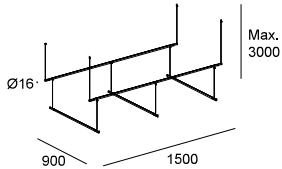

Tubs Modular Track With 3 Lineal 900mm

BODY MAT	DIF MAT		50000h	3		
AL	PMMA		L80 B20	MacAdam		360°

LED | K 3000 | CRI 90 | W Total 46 | Real Lm 3381

- 05 Black Noir
- M1 Opal white Blanc opale

10-50 mm

87 × 244 mm (OO-A100)
108 × 314 mm (OO-A101)

18 mm

	Structure	Difussor	Code
	ON-OFF 220-240V	05 ● M1 ○	OO-A100-05-M1
	DALI 100-240V	05 ● M1 ○	OO-A101-05-M1
	ON-OFF 100-240V	05 ● M1 ○	OO-A102-05-M1
	DALI 100-240V	05 ● M1 ○	OO-A103-05-M1