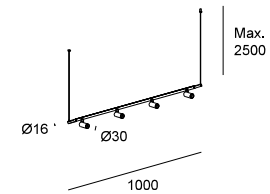

Tubs Modular Track With 4 Spotlights

BODY MAT	DIF MAT		50000h	2;3		
AL	PMMA		L80 B20	MacAdam		360°

LED | K \N | CRI 90 | W Total 15 | Real Lm 1204

- 05 Black Noir
- M1 Opal white Blanc opale

10-50 mm

87 × 244 mm (OO-A108)
108 × 314 mm (OO-A109)

18 mm

	Structure	Difussor	Code
	ON-OFF 220-240V	05 ● M1 ○	OO-A108-05-M1
	DALI 100-240V	05 ● M1 ○	OO-A109-05-M1
	ON-OFF 100-240V	05 ● M1 ○	OO-A110-05-M1
	DALI 100-240V	05 ● M1 ○	OO-A111-05-M1