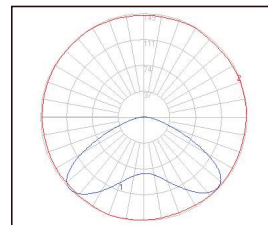

FEATURES

- HIGH PERFORMANCE LEDIL OPTICS
- CREE XPG3 EMITTERS
- CITEL 20KV SURGE PROTECTION
- IP66 RATED
- IK09 RATED
- BODY SIZE 440mm x 490mm x 113mm (h)
- ELLIPTICAL HEAD
- WATTAGE RANGE 30w - 90w
- 5 YEAR WARRANTY
- 1 - 10V DIM STANDARD
- OTHER OPTICS ON REQUEST
- SPIGOT SIZE 60-76mm

PART NUMBERS

SV-PL3-30	30w	8.0kg
SV-PL3-60	60w	8.0kg
SV-PL3-90	90w	8.0kg

CIRCULAR OPTICS

PATHWAY OPTICS

SQUARE OPTICS

WALK