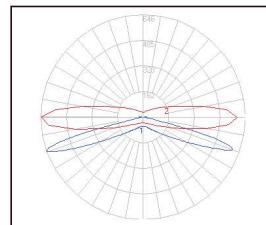

FEATURES

- HIGH PERFORMANCE LEDIL OPTICS
- CREE XPG3 EMITTERS
- CITEL 20KV SURGE PROTECTION
- IP66 RATED
- IK09 RATED
- BODY SIZE 440mm x 490mm x 113mm (h)
- ELLIPTICAL HEAD
- WATTAGE RANGE 30w - 90w
- 5 YEAR WARRANTY
- 1 - 10V DIM STANDARD
- OTHER OPTICS ON REQUEST
- SPIGOT SIZE 60-76mm

PART NUMBERS

SV-PL3-30	30w	8.0kg
SV-PL3-60	60w	8.0kg
SV-PL3-90	90w	8.0kg

CIRCULAR OPTICS

PATHWAY OPTICS

SQUARE OPTICS

WALK