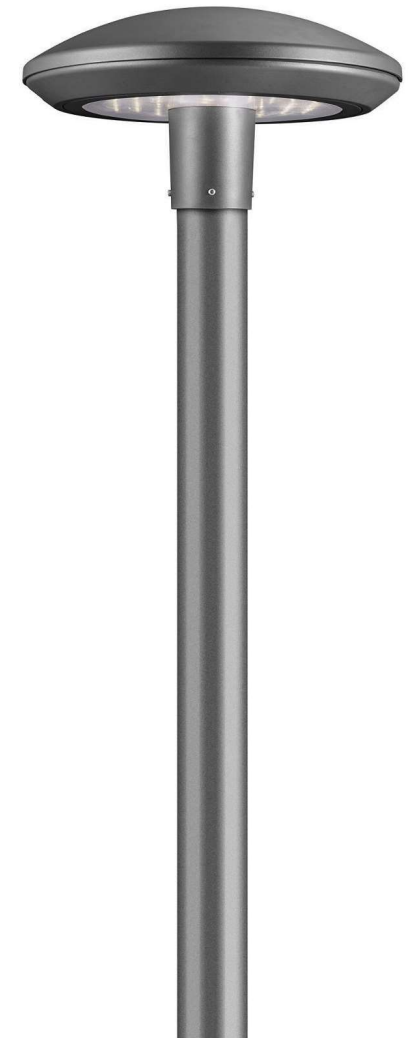

FEATURES

- HIGH PERFORMANCE LEDIL OPTICS
- CREE XPG3 EMITTERS
- CITEL 20KV SURGE PROTECTION
- IP66 RATED
- IK09 RATED
- BODY SIZE 440mm x 490mm x 113mm (h)
- ELLIPTICAL HEAD
- WATTAGE RANGE 30w - 90w
- 5 YEAR WARRANTY
- 1 - 10V DIM STANDARD
- OTHER OPTICS ON REQUEST
- SPIGOT SIZE 60-76mm

PART NUMBERS

SV-PL3-30	30w	8.0kg
SV-PL3-60	60w	8.0kg
SV-PL3-90	90w	8.0kg

CIRCULAR OPTICS

PATHWAY OPTICS

SQUARE OPTICS

WALK