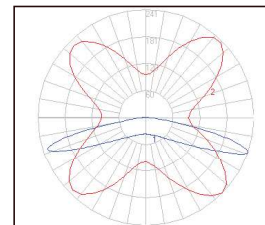

FEATURES

- HIGH PERFORMANCE LEDIL OPTICS
- CREE XPG3 EMITTERS
- CITEL 20KV SURGE PROTECTION
- IP66 RATED
- IK09 RATED
- BODY SIZE 440mm x 490mm x 113mm (h)
- ELLIPTICAL HEAD
- WATTAGE RANGE 30w - 90w
- 5 YEAR WARRANTY
- 1 - 10V DIM STANDARD
- OTHER OPTICS ON REQUEST
- SPIGOT SIZE 60-76mm

PART NUMBERS

SV-PL3-30	30w	8.0kg
SV-PL3-60	60w	8.0kg
SV-PL3-90	90w	8.0kg

CIRCULAR OPTICS

PATHWAY OPTICS

SQUARE OPTICS

WALK