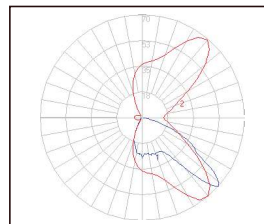

## FEATURES

- HIGH PERFORMANCE LEDIL OPTICS
- CREE XPG3 EMITTERS
- CITEL 20KV SURGE PROTECTION
- TOOL FREE ACCESS
- IP66 RATED
- IK09 RATED
- 4 BODY SIZES (XS, S, M, L)
- (XS) 433mm L x 260mm W
- (S) 565mm L x 330mm W
- (M) 665mm L x 381mm W
- (L) 865mm L x 455mm W
- WATTAGE RANGE 30w - 220w
- 5 YEAR WARRANTY
- 1 - 10V DIM STANDARD
- OTHER OPTICS ON REQUEST
- SPIGOT SIZE 42-60mm (76mm OPTIONAL)

## PART NUMBERS

SV-SL2-XS-30	30w	5.7kg
SV-SL2-XS-60	60w	5.7kg
SV-SL2-S-90	90w	9.0kg
SV-SL2-M-120	120w	12.1kg
SV-SL2-M-150	150w	12.1kg
SV-SL2-L-180	180w	18.0kg
SV-SL2-L-240	220w	18.0kg

STREET OPTICS

FORWARD THROW WIDE OPTICS