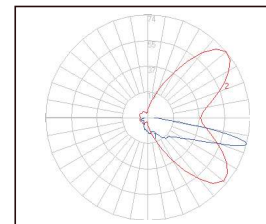

## FEATURES

- HIGH PERFORMANCE LEDIL OPTICS
- CREE XPG3 EMITTERS
- CITEL 20KV SURGE PROTECTION
- TOOL FREE ACCESS
- IP66 RATED
- IK09 RATED
- 4 BODY SIZES (XS, S, M, L)
- (XS) 433mm L x 260mm W
- (S) 565mm L x 330mm W
- (M) 665mm L x 381mm W
- (L) 865mm L x 455mm W
- WATTAGE RANGE 30w - 220w
- 5 YEAR WARRANTY
- 1 - 10V DIM STANDARD
- OTHER OPTICS ON REQUEST
- SPIGOT SIZE 42-60mm (76mm OPTIONAL)

## PART NUMBERS

SV-SL2-XS-30	30w	5.7kg
SV-SL2-XS-60	60w	5.7kg
SV-SL2-S-90	90w	9.0kg
SV-SL2-M-120	120w	12.1kg
SV-SL2-M-150	150w	12.1kg
SV-SL2-L-180	180w	18.0kg
SV-SL2-L-240	220w	18.0kg

STREET OPTICS

FORWARD THROW WIDE OPTICS