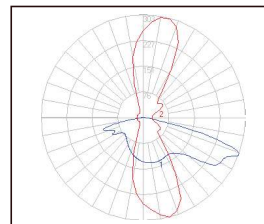

## FEATURES

- HIGH PERFORMANCE LEDIL OPTICS
- CREE XPG3 EMITTERS
- CITEL 20KV SURGE PROTECTION
- TOOL FREE ACCESS
- IP66 RATED
- IK09 RATED
- 4 BODY SIZES (XS, S, M, L)
- (XS) 433mm L x 260mm W
- (S) 565mm L x 330mm W
- (M) 665mm L x 381mm W
- (L) 865mm L x 455mm W
- WATTAGE RANGE 30w - 220w
- 5 YEAR WARRANTY
- 1 - 10V DIM STANDARD
- OTHER OPTICS ON REQUEST
- SPIGOT SIZE 42-60mm (76mm OPTIONAL)

## PART NUMBERS

SV-SL2-XS-30	30w	5.7kg
SV-SL2-XS-60	60w	5.7kg
SV-SL2-S-90	90w	9.0kg
SV-SL2-M-120	120w	12.1kg
SV-SL2-M-150	150w	12.1kg
SV-SL2-L-180	180w	18.0kg
SV-SL2-L-240	220w	18.0kg

STREET OPTICS

FORWARD THROW WIDE OPTICS