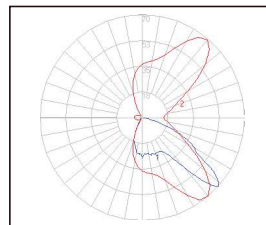

PRECINCT

FEATURES

- INTEGRATED OPTICS
- CREE XPG3 EMITTERS
- IP65 RATED
- IK08 RATED
- BODY SIZE 380mm x 110mm
- WATTAGE RANGE 10w - 20w
- 5 YEAR WARRANTY
- 1 - 10V DIM STANDARD
- PC LENS
- SPIGOT SIZE - 42-48mm
- 10KV SURGE PROTECTION

PART NUMBERS

| | | |
|-----------|-----|-------|
| SV-SL3-10 | 10w | 2.5kg |
| SV-SL3-15 | 15w | 2.5kg |
| SV-SL3-20 | 20w | 2.5kg |

STREET OPTICS

PRECINCT