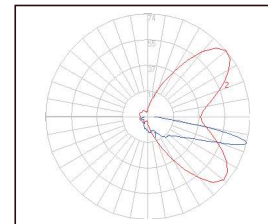

## FEATURES

- HIGH PERFORMANCE LEDIL OPTICS
- CREE XPG3 EMITTERS
- CITEL 20KV SURGE PROTECTION
- IP66 RATED
- IK09 RATED
- BODY SIZE 490mm x 440mm x 113mm (h)
- ELLIPTICAL HEAD
- WATTAGE RANGE 30w - 90w
- 5 YEAR WARRANTY
- 1 - 10V DIM STANDARD
- OTHER OPTICS ON REQUEST
- SPIGOT SIZE 60-76mm

## PART NUMBERS

SV-PL4-30	30w	10.0kg
SV-PL4-60	60w	10.0kg
SV-PL4-90	90w	10.0kg

STREET OPTICS

FORWARD THROW WIDE OPTICS

FORWARD THROW OPTICS