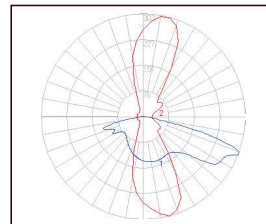

## FEATURES

- HIGH PERFORMANCE LEDIL OPTICS
- CREE XPG3 EMITTERS
- CITEL 20KV SURGE PROTECTION
- IP66 RATED
- IK09 RATED
- BODY SIZE 490mm x 440mm x 113mm (h)
- ELLIPTICAL HEAD
- WATTAGE RANGE 30w - 90w
- 5 YEAR WARRANTY
- 1 - 10V DIM STANDARD
- OTHER OPTICS ON REQUEST
- SPIGOT SIZE 60-76mm

## PART NUMBERS

SV-PL4-30	30w	10.0kg
SV-PL4-60	60w	10.0kg
SV-PL4-90	90w	10.0kg

STREET OPTICS

FORWARD THROW WIDE OPTICS

FORWARD THROW OPTICS