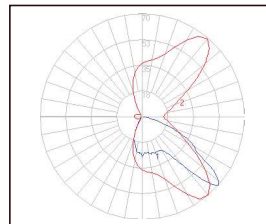

## FEATURES

- HIGH PERFORMANCE LEDIL OPTICS
- CREE XPG3 EMITTERS
- CITEL 20KV SURGE PROTECTION
- IP66 RATED
- IK09 RATED
- BODY SIZE 490mm x 440mm x 113mm (h)
- ELLIPTICAL HEAD
- WATTAGE RANGE 30w - 90w
- 5 YEAR WARRANTY
- 1 - 10V DIM STANDARD
- OTHER OPTICS ON REQUEST
- SPIGOT SIZE 60-76mm

## PART NUMBERS

SV-PL4-30	30w	10.0kg
SV-PL4-60	60w	10.0kg
SV-PL4-90	90w	10.0kg

STREET OPTICS

FORWARD THROW WIDE OPTICS

FORWARD THROW OPTICS