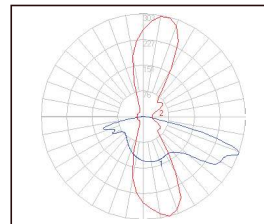

## FEATURES

- HIGH PERFORMANCE LEDIL OPTICS
- CREE XPG3 EMITTERS
- CITEL 20KV SURGE PROTECTION
- IP66 RATED
- IK09 RATED
- SMALL BODY SIZE 490mm x 440mm
- LARGE BODY SIZE 650mm x 580mm
- ELLIPTICAL HEAD
- WATTAGE RANGE 30w - 180w
- 5 YEAR WARRANTY
- 1 - 10V DIM STANDARD
- OTHER OPTICS ON REQUEST
- SPIGOT SIZE 60mm

## PART NUMBERS

### SMALL

SV-AL3-30	30w	9.0kg
SV-AL3-60	60w	9.0kg
SV-AL3-90	90w	9.0kg

### LARGE

SV-AL3-120	120w	13.0kg
SV-AL3-150	150w	13.0kg
SV-AL3-180	180w	13.0kg

STREET OPTICS

FORWARD THROW WIDE OPTICS

FORWARD THROW OPTICS