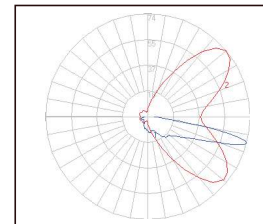

## FEATURES

- HIGH PERFORMANCE LEDIL OPTICS
- CREE XPG3 EMITTERS
- CITEL 20KV SURGE PROTECTION
- IP66 RATED
- IK09 RATED
- SMALL BODY SIZE 490mm x 440mm
- LARGE BODY SIZE 650mm x 580mm
- ELLIPTICAL HEAD
- WATTAGE RANGE 30w - 180w
- 5 YEAR WARRANTY
- 1 - 10V DIM STANDARD
- OTHER OPTICS ON REQUEST
- SPIGOT SIZE 60mm

### LARGE

SV-AL3-120	120w	13.0kg
SV-AL3-150	150w	13.0kg
SV-AL3-180	180w	13.0kg

STREET OPTICS

FORWARD THROW WIDE OPTICS

FORWARD THROW OPTICS