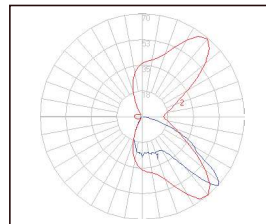

PLAZA 1

FEATURES

- HIGH PERFORMANCE LEDIL OPTICS
- CREE XPG3 EMITTERS
- CITEL 20KV SURGE PROTECTION
- IP66 RATED
- IK09 RATED
- SMALL BODY SIZE 490mm x 440mm
- LARGE BODY SIZE 650mm x 580mm
- ELLIPTICAL HEAD
- WATTAGE RANGE 30w - 180w
- 5 YEAR WARRANTY
- 1 - 10V DIM STANDARD
- OTHER OPTICS ON REQUEST
- SPIGOT SIZE 60mm

PART NUMBERS

SMALL

SV-AL3-30	30w	9.0kg
SV-AL3-60	60w	9.0kg
SV-AL3-90	90w	9.0kg

LARGE

SV-AL3-120	120w	13.0kg
SV-AL3-150	150w	13.0kg
SV-AL3-180	180w	13.0kg

STREET OPTICS