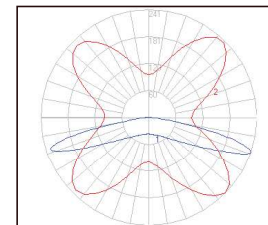

## FEATURES

- HIGH PERFORMANCE LEDIL OPTICS
- CREE XPG3 EMITTERS
- CITEL 20KV SURGE PROTECTION
- IP66 RATED
- IK09 RATED
- BODY SIZE 490mm x 440mm x 600mm (h)
- ELLIPTICAL HEAD
- SPIGOT 60mm
- WATTAGE RANGE 30w - 90w
- 5 YEAR WARRANTY
- 1 - 10V DIM STANDARD
- OTHER OPTICS ON REQUEST

## PART NUMBERS

SV-PL1-30	30w	10.0kg
SV-PL1-60	60w	10.0kg
SV-PL1-90	90w	10.0kg

CIRCULAR OPTICS

PATHWAY OPTICS

SQUARE OPTICS