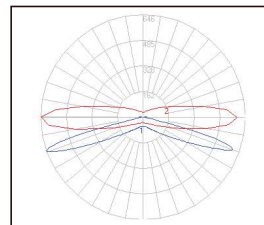

## FEATURES

- HIGH PERFORMANCE LEDIL OPTICS
- CREE XPG3 EMITTERS
- CITEL 20KV SURGE PROTECTION
- IP66 RATED
- IK09 RATED
- BODY SIZE 490mm x 440mm x 600mm (h)
- ELLIPTICAL HEAD
- SPIGOT 60mm
- WATTAGE RANGE 30w - 90w
- 5 YEAR WARRANTY
- 1 - 10V DIM STANDARD
- OTHER OPTICS ON REQUEST

## PART NUMBERS

SV-PL1-30	30w	10.0kg
SV-PL1-60	60w	10.0kg
SV-PL1-90	90w	10.0kg

CIRCULAR OPTICS

PATHWAY OPTICS

SQUARE OPTICS