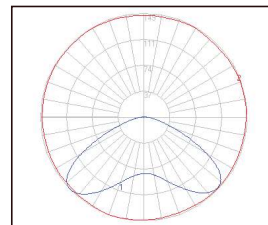

## FEATURES

- HIGH PERFORMANCE LEDIL OPTICS
- CREE XPG3 EMITTERS
- CITEL 20KV SURGE PROTECTION
- IP66 RATED
- IK09 RATED
- BODY SIZE 490mm x 440mm x 600mm (h)
- ELLIPTICAL HEAD
- SPIGOT 60mm
- WATTAGE RANGE 30w - 90w
- 5 YEAR WARRANTY
- 1 - 10V DIM STANDARD
- OTHER OPTICS ON REQUEST

## PART NUMBERS

SV-PL1-30	30w	10.0kg
SV-PL1-60	60w	10.0kg
SV-PL1-90	90w	10.0kg

CIRCULAR OPTICS

PATHWAY OPTICS

SQUARE OPTICS