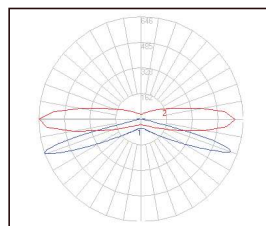

## FEATURES

- HIGH PERFORMANCE LEDIL OPTICS
- CREE XPG3 EMITTERS
- CITEL 20KV SURGE PROTECTION
- IP66 RATED
- IK09 RATED
- BODY SIZE 400mm Square x 603mm (h)
- SPIGOT 60mm, 76mm (Round or Square)
- WATTAGE RANGE 30w - 90w
- 5 YEAR WARRANTY
- 1 - 10V DIM STANDARD
- OTHER OPTICS ON REQUEST

## PART NUMBERS

SV-PL2-30	30w	10.0kg
SV-PL2-60	60w	10.0kg
SV-PL2-90	90w	10.0kg

CIRCULAR OPTICS

PATHWAY OPTICS

SQUARE OPTICS