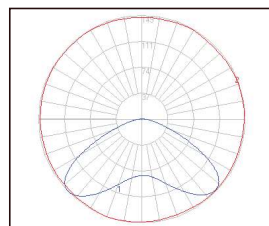

## FEATURES

- HIGH PERFORMANCE LEDIL OPTICS
- CREE XPG3 EMITTERS
- CITEL 20KV SURGE PROTECTION
- IP66 RATED
- IK09 RATED
- BODY SIZE 400mm Square x 603mm (h)
- SPIGOT 60mm, 76mm (Round or Square)
- WATTAGE RANGE 30w - 90w
- 5 YEAR WARRANTY
- 1 - 10V DIM STANDARD
- OTHER OPTICS ON REQUEST

## PART NUMBERS

SV-PL2-30	30w	10.0kg
SV-PL2-60	60w	10.0kg
SV-PL2-90	90w	10.0kg

CIRCULAR OPTICS

PATHWAY OPTICS

SQUARE OPTICS