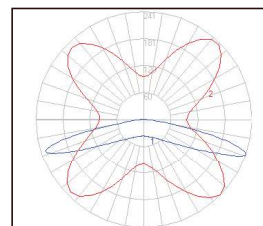

## FEATURES

- HIGH PERFORMANCE LEDIL OPTICS
- CREE XPG3 EMITTERS
- CITEL 20KV SURGE PROTECTION
- IP66 RATED
- IK09 RATED
- BODY SIZE 400mm Square x 603mm (h)
- SPIGOT 60mm, 76mm (Round or Square)
- WATTAGE RANGE 30w - 90w
- 5 YEAR WARRANTY
- 1 - 10V DIM STANDARD
- OTHER OPTICS ON REQUEST

## PART NUMBERS

SV-PL2-30	30w	10.0kg
SV-PL2-60	60w	10.0kg
SV-PL2-90	90w	10.0kg

CIRCULAR OPTICS

PATHWAY OPTICS

SQUARE OPTICS