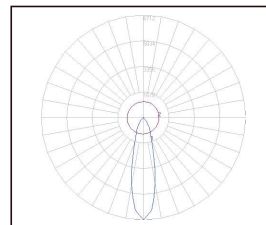

## FEATURES

- HIGH PERFORMANCE LEDIL OPTICS
- LOW GLARE HONEYCOMB INTERNAL SHEILD
- CREE XPG3 EMITTERS
- IP66 RATED
- IK08 RATED
- BODY SIZE 250mm D x 350mm H
- WATTAGE RANGE 30w - 80w
- 5 YEAR WARRANTY
- OTHER OPTICS ON REQUEST
- ELLIPTICAL MOUNTING BASE WITH PIVOT SLOTS
- TRUNNION ARM VERSION (OPTIONAL)

## PART NUMBERS

SV-FL3-30	30w	6.0kg
SV-FL3-60	60w	6.0kg
SV-FL3-80	80w	6.0kg

RGBW (DMX512 CONTROL) 60 DEGREE ONLY

SV-FL3-RGBW	30w	6.5kg
SV-FL3-RGBW	60w	6.5kg

15 DEGREE

30 DEGREE

60 DEGREE