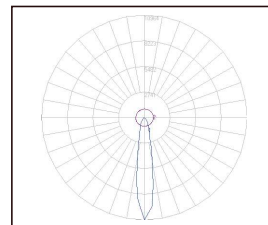

## FEATURES

- HIGH PERFORMANCE LEDIL OPTICS
- LOW GLARE HONEYCOMB INTERNAL SHEILD
- CREE XPG3 EMITTERS
- IP66 RATED
- IK08 RATED
- BODY SIZE 250mm D x 350mm H
- WATTAGE RANGE 30w - 80w
- 5 YEAR WARRANTY
- OTHER OPTICS ON REQUEST
- ELLIPTICAL MOUNTING BASE WITH PIVOT SLOTS
- TRUNNION ARM VERSION (OPTIONAL)

## PART NUMBERS

SV-FL3-30	30w	6.0kg
SV-FL3-60	60w	6.0kg
SV-FL3-80	80w	6.0kg

RGBW (DMX512 CONTROL) 60 DEGREE ONLY

SV-FL3-RGBW	30w	6.5kg
SV-FL3-RGBW	60w	6.5kg

15 DEGREE

30 DEGREE

60 DEGREE