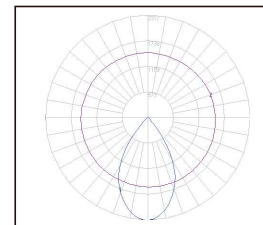

## FEATURES

- HIGH PERFORMANCE LEDIL OPTICS
- LOW GLARE HONEYCOMB INTERNAL SHEILD
- CREE XPG3 EMITTERS
- IP66 RATED
- IK08 RATED
- BODY SIZE 250mm D x 350mm H
- WATTAGE RANGE 30w - 80w
- 5 YEAR WARRANTY
- OTHER OPTICS ON REQUEST
- ELLIPTICAL MOUNTING BASE WITH PIVOT SLOTS
- TRUNNION ARM VERSION (OPTIONAL)

## PART NUMBERS

SV-FL3-30	30w	6.0kg
SV-FL3-60	60w	6.0kg
SV-FL3-80	80w	6.0kg

RGBW (DMX512 CONTROL) 60 DEGREE ONLY

SV-FL3-RGBW	30w	6.5kg
SV-FL3-RGBW	60w	6.5kg

15 DEGREE

30 DEGREE

60 DEGREE