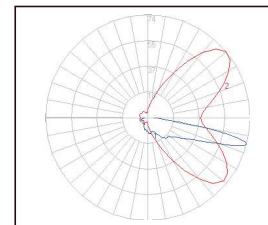

METRO

FEATURES

- HIGH PERFORMANCE LEDIL OPTICS
- CREE XPG3 EMITTERS
- CITEL 20KV SURGE PROTECTION
- TOOL FREE ACCESS
- IP66 RATED
- IK09 RATED
- 4 BODY SIZES (XS, S, M, L)
- (XS) 503mm L x 272mm W
- (S) 603mm L x 300mm W
- (M) 791mm L x 381mm W
- (L) 937mm L x 449mm W
- WATTAGE RANGE 30w - 260w
- 5 YEAR WARRANTY
- 1 - 10V DIM STANDARD
- OTHER OPTICS ON REQUEST
- SPIGOT SIZE 42-60mm (76mm OPTIONAL)

PART NUMBERS

SV-SL1-XS-30	30w	6.9kg
SV-SL1-XS-60	60w	6.9kg
SV-SL1-S-90	90w	9.4kg
SV-SL1-M-120	120w	14.8kg
SV-SL1-M-150	150w	14.8kg
SV-SL1-L-180	180w	20.8kg
SV-SL1-L-220	220w	20.8kg
SV-SL1-L-260	260w	20.8kg

STREET OPTICS

FORWARD THROW WIDE OPTICS

FORWARD THROW OPTICS

METRO

XS

S

M

L