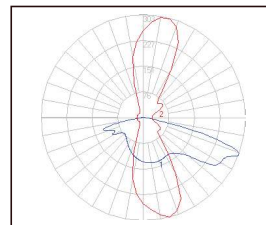

FORWARD THROW WIDE OPTICS