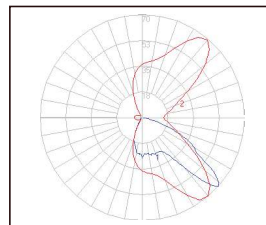

METRO

FEATURES

- HIGH PERFORMANCE LEDIL OPTICS
- CREE XPG3 EMITTERS
- CITEL 20KV SURGE PROTECTION
- TOOL FREE ACCESS
- IP66 RATED
- IK09 RATED
- 4 BODY SIZES (XS, S, M, L)
- (XS) 503mm L x 272mm W
- (S) 603mm L x 300mm W
- (M) 791mm L x 381mm W
- (L) 937mm L x 449mm W
- WATTAGE RANGE 30w - 260w
- 5 YEAR WARRANTY
- 1 - 10V DIM STANDARD
- OTHER OPTICS ON REQUEST
- SPIGOT SIZE 42-60mm (76mm OPTIONAL)

PART NUMBERS

SV-SL1-XS-30	30w	6.9kg
SV-SL1-XS-60	60w	6.9kg
SV-SL1-S-90	90w	9.4kg
SV-SL1-M-120	120w	14.8kg
SV-SL1-M-150	150w	14.8kg
SV-SL1-L-180	180w	20.8kg
SV-SL1-L-220	220w	20.8kg
SV-SL1-L-260	260w	20.8kg