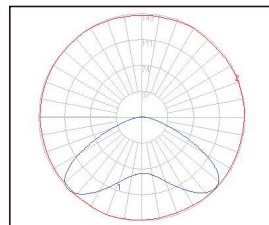

LANE 1 & LANE 2

FEATURES

- HIGH PERFORMANCE LEDIL OPTICS
- CREE XPG3 EMITTERS
- CITEL 20KV SURGE PROTECTION
- IP65 RATED
- IK08 RATED
- BODY SIZE 400mm x 690mm
- WATTAGE RANGE 10w - 20w
- 5 YEAR WARRANTY

PART NUMBERS

SV-BL1-10	10w	5.0kg
SV-BL1-15	15w	5.0kg
SV-BL1-20	20w	5.0kg
SV-BL2-10	10w	5.0kg
SV-BL2-15	15w	5.0kg
SV-BL2-20	20w	5.0kg

CIRCULAR OPTICS

SV-BL1

SV-BL2

LANE 1 & LANE 2