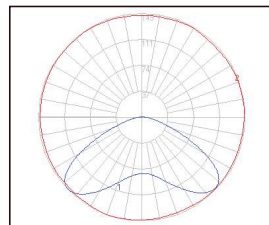

FEATURES

- HIGH PERFORMANCE LEDIL OPTICS
- CREE XPG3 EMITTERS
- IP65 RATED
- IK09 RATED
- BODY SIZE 210mm x 1000mm (h)
- WATTAGE RANGE 10w - 20w
- 5 YEAR WARRANTY

PART NUMBERS

SV-BL3-10	10w	5.0kg
SV-BL3-15	15w	5.0kg
SV-BL3-20	20w	5.0kg