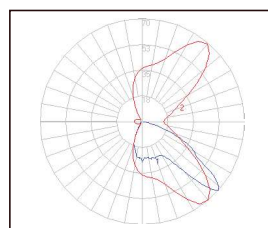

CENTRAL

FEATURES

- HIGH PERFORMANCE LEDIL OPTICS
- CREE XPG3 EMITTERS
- CITEL 20KV SURGE PROTECTION
- CLAM SHELL DESIGN
- IP66 RATED
- IK09 RATED
- 3 BODY SIZES (S, M, L)
- (S) 570mm L x 280mm W
- (M) 660mm L x 330mm W
- (L) 760mm L x 365mm W
- AUTO DISCONNECT TERMINAL BLOCK
- WATTAGE RANGE 30w - 260w
- 5 YEAR WARRANTY
- 1 - 10V DIM STANDARD
- OTHER OPTICS ON REQUEST
- SPIGOT SIZE 42-60mm (76mm OPTIONAL)
- PRESSURE EQUALISATION VALVE
- WHITE/BLACK/SILVER/DARK GREY

PART NUMBERS

SV-SL4-S-30	30w	3.8kg
SV-SL4-S-60	60w	3.8kg
SV-SL4-S-90	90w	3.8kg
SV-SL4-M-120	120w	4.6kg
SV-SL4-M-150	150w	4.6kg
SV-SL4-L-180	180w	8.0kg
SV-SL4-L-220	220w	8.0kg
SV-SL4-L-260	260w	8.0kg

STREET OPTICS