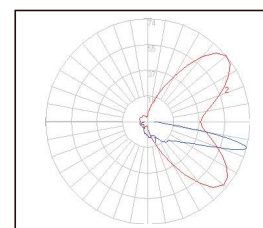

FORWARD THROW OPTICS