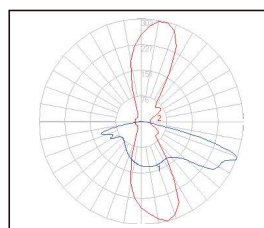

CENTRAL

FEATURES

- HIGH PERFORMANCE LEDIL OPTICS
- CREE XPG3 EMITTERS
- CITEL 20KV SURGE PROTECTION
- CLAM SHELL DESIGN
- IP66 RATED
- IK09 RATED
- 3 BODY SIZES (S, M, L)
- (S) 570mm L x 280mm W
- (M) 660mm L x 330mm W
- (L) 760mm L x 365mm W
- AUTO DISCONNECT TERMINAL BLOCK
- WATTAGE RANGE 30w - 260w
- 5 YEAR WARRANTY
- 1 - 10V DIM STANDARD
- OTHER OPTICS ON REQUEST
- SPIGOT SIZE 42-60mm (76mm OPTIONAL)
- PRESSURE EQUALISATION VALVE
- WHITE/BLACK/SILVER/DARK GREY

PART NUMBERS

SV-SL4-S-30	30w	3.8kg
SV-SL4-S-60	60w	3.8kg
SV-SL4-S-90	90w	3.8kg
SV-SL4-M-120	120w	4.6kg
SV-SL4-M-150	150w	4.6kg
SV-SL4-L-180	180w	8.0kg
SV-SL4-L-220	220w	8.0kg
SV-SL4-L-260	260w	8.0kg

STREET OPTICS