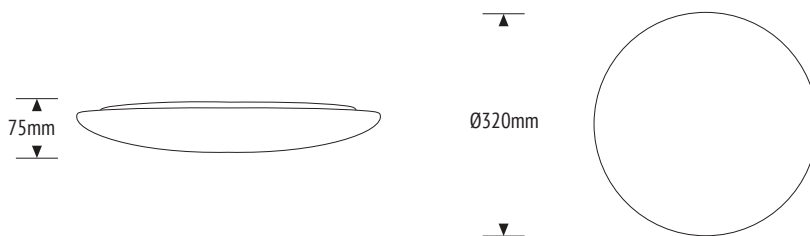

LUMINAIRE CONSTRUCTION

- Corrosion-resistant aluminium base plate
- Plexiglas opal diffuser that gives soft, even light
- Spring steel clips

OPTIONS

- Dimmable: DALI/SwitchDIM / Casambi/Phase
- Phase dim available for 17W only
- IPX4 rating

SUGGESTED APPLICATIONS

- Bathrooms
- Bedrooms
- Childcare centres
- Kitchens
- Living areas
- Nursing homes/Aged care
- Office spaces
- Schools
- Walkways and stairwells

| Model | Light Source/Lamp | Lumen Luminaire 3000°K(lm) | Lumen Luminaire 4000°K(lm) | Power Lamp (W) | Power Luminaire (W) | Colour Rendering Index (CRI) | Power Factor | LED Qty | LED Type | LED Brand | IP Rating | Dimensions (mm) | | Weight (kg) |
|-------------------|-------------------|----------------------------|----------------------------|----------------|---------------------|------------------------------|--------------|---------|----------|-----------|-----------|-----------------|----|-------------|
| | | | | | | | | | | | | Ø | H | |
| SLIM320LED12W-XXX | LED | 1092 | 1149 | 12 | 15 | >85 | 0.95 | 12 | SMD | Nichia | IP20 | 320 | 75 | 0.5 |
| SLIM320LED17W-XXX | LED | 1597 | 1681 | 17 | 21 | >85 | 0.96 | 12 | SMD | Nichia | IP20 | 320 | 75 | 0.5 |

NOTE: XXX denotes CRI and colour temperature. E.g.: CRI 80 and 3000°K = 830.

Ordering Information :

| SLIM320LED | LED POWER (W) | CCT | DIM | OPTIONS |
|------------|---------------|-----|-----------------|---------------------------|
| | 12W | 830 | D1 (DALI) | IPX4 (Ingress Protection) |
| | 17W | 840 | D2 (Switch Dim) | MS (Microwave Sensor) |
| | | | D3 (0-10V) | |
| | | | C (Casambi) | |
| | | | P (Phase Cut) | |