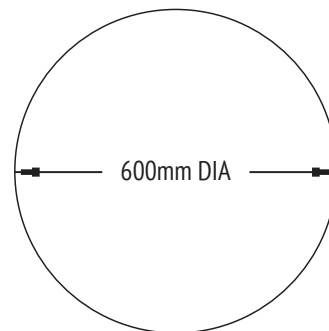

SUGGESTED APPLICATIONS

- Cafes and restaurants
- Clubs
- Medical facilities
- Office and retail spaces
- Schools and universities
- Shopping centres
- Walkways and stairwells

Model	Light Source/Lamp	Lumen Luminaire 3000K (lm)	Lumen Luminaire 4000K (lm)	Power Lamp (W)	Power Luminaire (W)	Colour Rendering Index (CRI)	Power Factor	LED Qty	LED Type	LED Brand	IP Rating	Weight (kg)
CIRC60027W-XXX	LED	3755	3953	27	32	80	0.95	308	SMD	Nichia	IP20	8
CIRC60036W-XXX	LED	4899	5157	36	41	80	0.95	308	SMD	Nichia	IP20	8
CIRC60042W-XXX	LED	5521	5812	42	46	80	0.95	308	SMD	Nichia	IP20	8

NOTE: XXX denotes CRI and colour temperature. E.g: CRI 80 and 3000°K = 830.
* Supplied with suspended models only.

Ordering Information :

CIRC600	LED POWER (W)	CCT	DIM	MOUNTING	OPTIONS
	27W	830	D1 (DALI)	S (Suspended)	UP (UP Lighting) 7W
	36W	840	D2 (Switch Dim)	SM (Surface Mounted)	
	42W		D3 (0-10V)		