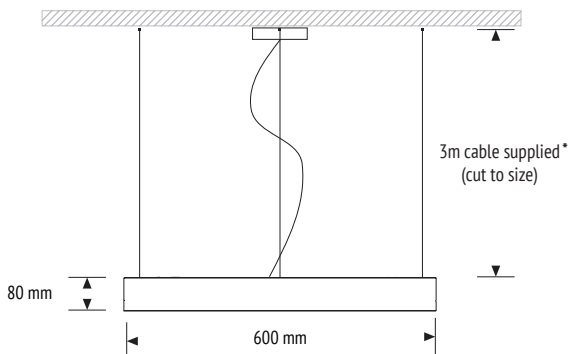

SUGGESTED APPLICATIONS

- Cafes and restaurants
- Clubs
- Medical facilities
- Office and retail spaces
- Schools and universities
- Shopping centres
- Walkways and stairwells

Model	Light Source/Lamp	Lumen Luminaire 3000K (lm)	Lumen Luminaire 4000K (lm)	Power Lamp (W)	Power Luminaire (W)	Colour Rendering Index (CRI)	Power Factor	LED Qty	LED Type	LED Brand	IP Rating	Weight (kg)
CIRC60027W-XXX	LED	3755	3953	27	32	80	0.95	308	SMD	Nichia	IP20	8
CIRC60036W-XXX	LED	4899	5157	36	41	80	0.95	308	SMD	Nichia	IP20	8
CIRC60042W-XXX	LED	5521	5812	42	46	80	0.95	308	SMD	Nichia	IP20	8

NOTE: XXX denotes CRI and colour temperature. E.g: CRI 80 and 3000°K = 830.
* Supplied with suspended models only.

Ordering Information :

CIRC600	LED POWER (W)	CCT	DIM	MOUNTING	OPTIONS
	27W	830	D1 (DALI)	S (Suspended)	UP (UP Lighting) 7W
	36W	840	D2 (Switch Dim)	SM (Surface Mounted)	
	42W		D3 (0-10V)		