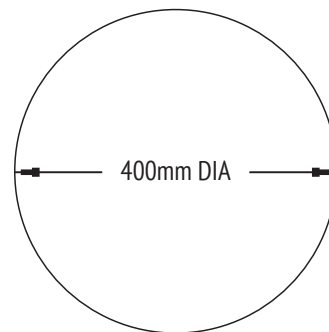

### SUGGESTED APPLICATIONS

- Cafes and restaurants
- Clubs
- Medical facilities
- Office and retail spaces
- Schools and universities
- Shopping centres
- Walkways and stairwells

Model	Light Source/Lamp	Lumen Luminaire 3000K (lm)	Lumen Luminaire 4000K (lm)	Power Lamp (W)	Power Luminaire (W)	Colour Rendering Index (CRI)	Power Factor	LED Qty	LED Type	LED Brand	IP Rating	Weight (kg)
CIRC40018W-XXX	LED	1114	1173	18	21	80	0.96	16	SMD	Nichia	IP20	6
CIRC40027W-XXX	LED	1670	1758	27	32	80	0.97	16	SMD	Nichia	IP20	6