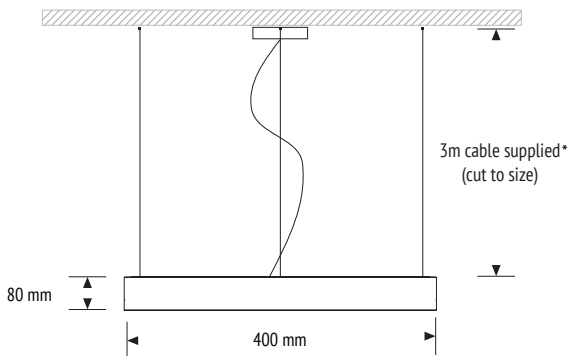

Model	Light Source/Lamp	Lumen Luminaire 3000K (lm)	Lumen Luminaire 4000K (lm)	Power Lamp (W)	Power Luminaire (W)	Colour Rendering Index (CRI)	Power Factor	LED Qty	LED Type	LED Brand	IP Rating	Weight (kg)
CIRC40018W-XXX	LED	1114	1173	18	21	80	0.96	16	SMD	Nichia	IP20	6
CIRC40027W-XXX	LED	1670	1758	27	32	80	0.97	16	SMD	Nichia	IP20	6

NOTE: XXX denotes CRI and colour temperature. E.g: CRI 80 and 3000°K = 830.
* Supplied with suspended models only.

Ordering Information :

CIRC400	LED POWER (W)	CCT	DIM	MOUNTING	OPTIONS
	18W	830	D1 (DALI)	S (Suspended)	UP (UP Lighting) 5W
	27W	840	D2 (Switch Dim) D3 (0-10V)	SM (Surface Mounted)	

Eg - CIRC400-18W-830-D1-S-UP

MADE IN AUSTRALIA

5 year warranty. Refer to warranty card.

Due to continual improvement through research and development, El-Electric reserves the right to change specifications without notice. Must be installed by a Licenced Electrician.