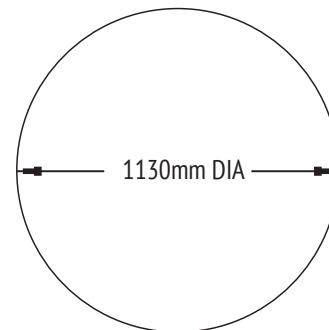

SUGGESTED APPLICATIONS

- Cafes and restaurants
- Clubs
- Medical facilities
- Office and retail spaces
- Schools and universities
- Shopping centres
- Walkways and stairwells

Model	Light Source/Lamp	Lumen Luminaire 3000K (lm)	Lumen Luminaire 4000K (lm)	Power Lamp (W)	Power Luminaire (W)	Colour Rendering Index (CRI)	Power Factor	LED Qty	LED Type	LED Brand	IP Rating	Weight (kg)
CIRC113074W-XXX	LED	10184	10720	74	80	80	0.96	1216	SMD	Nichia	IP20	15
CIRC113096W-XXX	LED	13617	14334	96	107	80	0.96	1216	SMD	Nichia	IP20	15
CIRC1130154W-XXX	LED	21471	22601	154	172	80	0.96	1216	SMD	Nichia	IP20	15

NOTE: XXX denotes CRI and colour temperature. E.g: CRI 80 and 3000°K = 830.
* Supplied with suspended models only.

Ordering Information :

CIRC1130	LED POWER (W)	CCT	DIM	MOUNTING	OPTIONS
	74W	830	D1 (DALI)	S (Suspended)	UP (UP Lighting) 16W
	96W	840	D2 (Switch Dim)	SM (Surface Mounted)	
	154W		D3 (0-10V)		