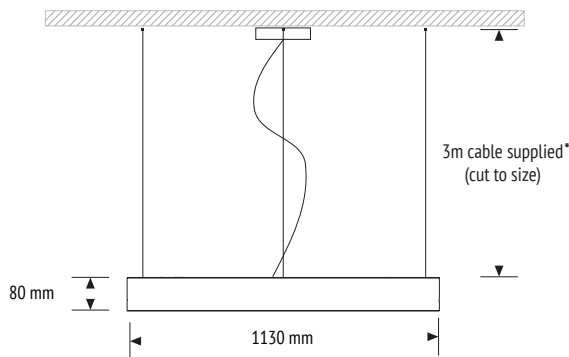

SUGGESTED APPLICATIONS

- Cafes and restaurants
- Clubs
- Medical facilities
- Office and retail spaces
- Schools and universities
- Shopping centres
- Walkways and stairwells

Model	Light Source/Lamp	Lumen Luminaire 3000K (lm)	Lumen Luminaire 4000K (lm)	Power Lamp (W)	Power Luminaire (W)	Colour Rendering Index (CRI)	Power Factor	LED Qty	LED Type	LED Brand	IP Rating	Weight (kg)
CIRC113074W-XXX	LED	10184	10720	74	80	80	0.96	1216	SMD	Nichia	IP20	15
CIRC113096W-XXX	LED	13617	14334	96	107	80	0.96	1216	SMD	Nichia	IP20	15
CIRC1130154W-XXX	LED	21471	22601	154	172	80	0.96	1216	SMD	Nichia	IP20	15

NOTE: XXX denotes CRI and colour temperature. E.g: CRI 80 and 3000°K = 830.
* Supplied with suspended models only.

Ordering Information :

CIRC1130	LED POWER (W)	CCT	DIM	MOUNTING	OPTIONS
	74W	830	D1 (DALI)	S (Suspended)	UP (UP Lighting) 16W
	96W	840	D2 (Switch Dim)	SM (Surface Mounted)	
	154W		D3 (0-10V)		