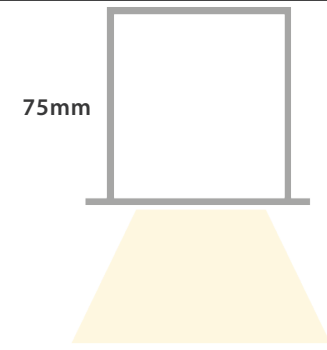

Downlight options available to 4/7/10/13W.

\* Flexible Strip Used

### VL70 - SURFACE / SUSPENDED

VL70-12 - 3000/4000K (12w per metre)	
VL70-17 - 3000/4000K (17w per metre)	
VL70-24 - 3000/4000K (24w per metre)	
VL70-32 - 3000/4000K (32w per metre)	
VL70-38 - 3000/4000K (38w per metre)	
VL70-28.8 - Dual RGBW (28.8w per metre)	

### VL70 R PROFILE:

87mm wide x 75 mm high

[IES FILES](#)

**INCLUSIONS :**  
 Solid PCB

**DIFFUSER :**  
 Ledvision PMMA  
 high impact

**87mm**

**OPTIONS :**  
 Custom colours  
 Downlights  
 Emergency