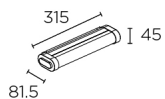

Toi LED Small Bath

Designer: Manel Llusçà

Description

Bathroom Wall Light IP44 Toi LED Small LED 6.7W 3000K 661lm

	Finish	Material
Structure	Chrome	Aluminium
Diffuser	Sandblasted	Polycarbonate

TECHNICAL CHARACTERISTICS