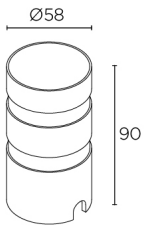

Max ø58mm Trimless AI13-P4W9S1BBZ5

Leds C4 Team

Recessed uplighting IP66 Max ø58mm Trimless LED 4W 3000K Urban grey 286lm

TECHNICAL FEATURES

IP66 IK10

Power (W) : 4W

Total power consumption of light (W) : 4W

Real lumens : 286

Real lm/W : 72

Correlated Colour Temperature (CCT) : LED warm-white 3000K

Lens / reflector angle : NARROW 9°

UGR : <= 16

Structure material : Aluminium

Structure finish : Urban grey

Diffuser material : Glass

UGR	
S=0.250	
Ceiling / cavity	0.7
Walls	0.5
Working Plane	0.2
Room dimensions	X=4H, Y=8H
UGR crosswise	10.1
UGR lengthwise	10.1

VENTILATION FEATURES

Power used: 4W

Service value measurement standard: EN 60879:2019

LOGISTICS

Net weight (kg): 0.37

Packaged weight (kg): 0.48

Packaging: 185mm x 120mm x 65mm

20 Un