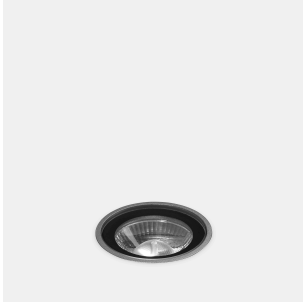

Max ø58mm Trimless AI13-P4W9S1BBZ5

Leds C4 Team

Recessed uplighting IP66 Max ø58mm Trimless LED 4W 3000K Urban grey 286lm

TECHNICAL FEATURES

IP66 IK10

Power (W) : 4W

Total power consumption of light (W) : 4W

Real lumens : 286

Real lm/W : 72

Correlated Colour Temperature (CCT) : LED warm-white 3000K

Lens / reflector angle : NARROW 9°

UGR : <= 16

Structure material : Aluminium

Structure finish : Urban grey

Diffuser material : Glass

Diffuser finish : Transparent

Equipment necessary but not included :

Voltage / frequency : 12V/Max. 350mA

Useful life : 50.000h L80B20

Max. temperature : 25°C

Warranty : 5 Years

Seaside : Yes

Energy efficiency : LED A++