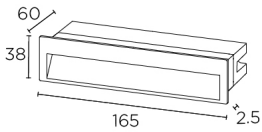

Tiny Large Recessed wall lighting

Description

Recessed wall lighting IP66 Tiny Large LED 5.9W 3000K Urban grey 74lm

	Finish	Material
Structure	Urban grey	Aluminium
Diffuser	Sandblasted	Glass

 IP66 IK10
  FLOOD 69°
  16