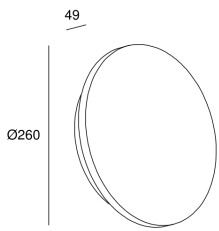

Ges Deco Round ø260mm

05-7642-14-14

Wall fixture Ges Deco Round ø260mm LED 7.2W 3000K White 665lm

TECHNICAL FEATURES

Power (W) : 7.2W

Total power consumption of light (W) : 9.1W

Real lumens : 665

Real lm/W : 73

Correlated Colour Temperature (CCT) : LED warm-white 3000K

Dimming protocol : ON-OFF

Structure material : Steel, Plaster

Structure finish : White

Diffuser material : Acrylic

Diffuser finish : Sandblasted

Brand : HEP