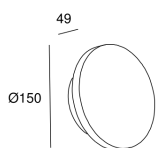

Ges Deco Round ø150mm

05-7641-14-14

Wall fixture Ges Deco Round ø150mm LED 3W 3000K White 386lm

TECHNICAL FEATURES

Power (W) : 3W

Total power consumption of light (W) : 4W

Real lumens : 386

Real lm/W : 97

Correlated Colour Temperature (CCT) : LED warm-white 3000K

Dimming protocol : ON-OFF

Structure material : Steel, Plaster

Structure finish : White

Diffuser material : Acrylic

Diffuser finish : Sandblasted

Brand : HEP