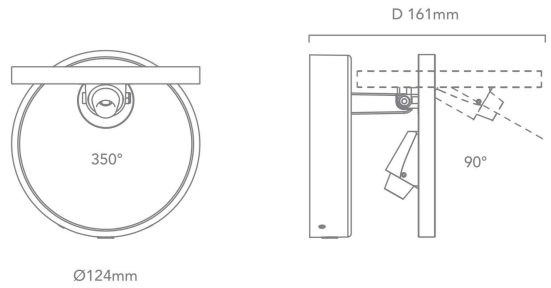

PROJECT DETAILS

PROJECT: _____

TYPE: _____

NOTES: _____

DIMENSIONS (mm)

DRIVER SPECIFICATIONS

Power	240V Built-in Driver
Dimming	Phase Cut Dimming
Power Factor	> 0.90

PRODUCT CODE