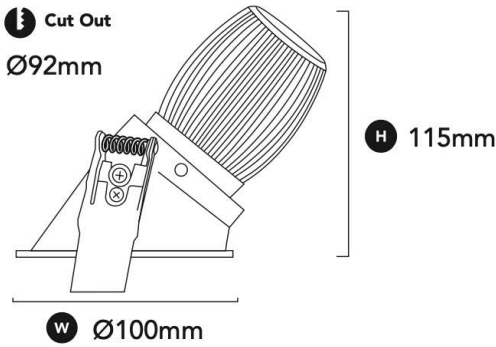

EDGE WALL WASHER

Perfectly balanced - our latest Edge downlight features an angled aluminium body to achieve an asymmetrical beam, ideal for wall washing.

FEATURES

- + Adjustable head up to 25°
- + Precision reflector with clear lens - for better light distribution
- + Specially designed heat sink - for class leading heat dissipation
- + Deep set lamp position - for visual comfort and glare control
- + Compatible with remote Casambi CBU-TED Bluetooth Controllable Dimmer (71-CASCBU) & with Casambi BasicDim Driver 13W (71-CAS350)

GENERAL SPECIFICATIONS

LED	13W *operating wattage 14.8
Lumens	1150 lm (3000K) 1210 lm (4000K)
Efficacy	76 lm/w (3000K) 77 lm/w (4000K)
Colour Temperature	<input type="checkbox"/> 3000K, Warm White <input type="checkbox"/> 4000K, Cool White
Material	Powder Coat Aluminium
Finish	White Black
Beam	15° 24° 36° 60°
CRI	92+
IP	44
Colour Deviation	SDCM ≤2
Lifetime	>55,000hrs L80 B10
Warranty	7 Years

Please Note: When using C-Bus, use universal or trailing edge dimming modules

PROJECT DETAILS

PROJECT: _____

TYPE: _____

NOTES: _____

DIMENSIONS (mm)

DRIVER SPECIFICATIONS

L 104 x W 43 x H 24mm	
Power	240V Remote Flicker Free Dimmable Driver
Dimming	Phase Cut Dimming
Power Factor	> 0.90
<i>DALI dimming available upon request</i>	