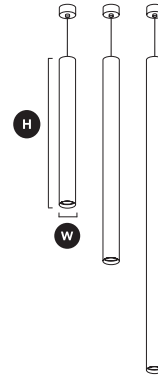

GENERAL SPECIFICATIONS

LED	6W	
Lumens	520 lm (3000K & 4000K)	
Efficacy	79 lm/w (3000K & 4000K)	
Colour Temp	<input type="checkbox"/> 3000K, Warm White	<input type="checkbox"/> 4000K, Cool White
Material	Powder Coated Aluminium	
Finish	White Black	
Beam	15° 24° 36° 45° 60°	
CRI	92+	
IP	20	
Colour Deviation	SDCM ≤2	
UGR	<15	
Lifetime	>55,000hrs L80 B10	
Warranty	5 Years	
Additional Lens Options	15° Lens	118-SIL4015
	25° Lens	118-SIL4024
	36° Lens	118-SIL4036
	45° Lens	118-SIL4045
Additional Baffle Options	Black Baffle	118-SIL40BB
	White Baffle	118-SIL40BG
	Gold Baffle	118-SIL40BG

PROJECT DETAILS

PROJECT:

TYPE:

NOTES:

DIMENSIONS (mm)

Ø40mm, 3 Heights Available

Height (H)	280mm	380mm	580mm
Width (W)	Ø40mm	Ø40mm	Ø40mm

Canopy Dimensions (Applicable to all heights)

Width Ø40mm x Height 30mm

DRIVER SPECIFICATIONS

Power	150mA 240V Built-In Flicker Free Dimmable Driver
Dimming	Phase-Cut Dimming
Power Factor	>0.90

PRODUCT CODES

280, White, 3000K, 60°	118-SIP42806W603
280, White, 4000K, 60°	118-SIP42806W604
280, Black, 3000K, 60°	118-SIP42806B603
280, Black, 4000K, 60°	118-SIP42806B604
380, White, 3000K, 60°	118-SIP43806W603
380, White, 4000K, 60°	118-SIP43806W604
380, Black, 3000K, 60°	118-SIP43806B603
380, Black, 4000K, 60°	118-SIP43806B604
580, White, 3000K, 60°	118-SIP45806W603
580, White, 4000K, 60°	118-SIP45806W604
580, Black, 3000K, 60°	118-SIP45806B603
580, Black, 4000K, 60°	118-SIP45806B604