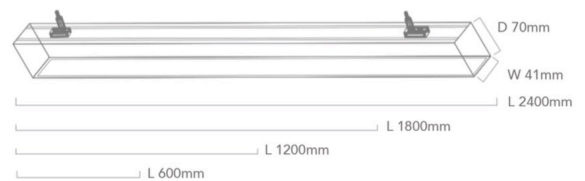

ACCESSORIES

Aluminium Joiners	7-LI41CONNECT
Surface Mount Clip	7-LI41CLIP

PROJECT DETAILS

PROJECT:

TYPE:

NOTES:

DIMENSIONS (mm)

Suspension option cable length: 2000mm