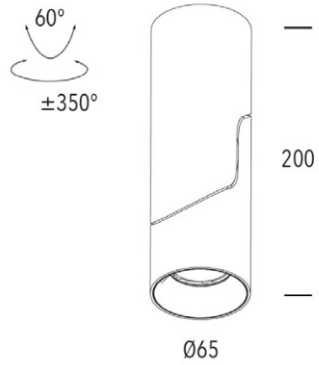

SPLIT

Designed to revolve around any application, the SPLIT is minimalist in design and precise in lighting application.

FEATURES

- + Innovative rotating lens head
- + High quality aluminium housing
- + Adjustable 60° | Rotatable 350°
- + High lumen output per watt
- + Compatible with remote Casambi CBU-TED Bluetooth Controllable Dimmer (71-CASCBU)

GENERAL SPECIFICATIONS

LED	12W
Lumens	1070 lm (3000K)
Colour	<input type="checkbox"/> 3000K, Warm White <input type="checkbox"/> 4000K, Cool White
Efficacy	89 lm/w (3000K)
Beam	36° 50°
Material	Powder Coat Aluminium
CRI	90+
Finish	White Black
IP	20
Colour Deviation	SDCM ≤3
Lifetime	L70 >100,000hrs
Warranty	5 Years
Baffle Options	White Gold Black

PROJECT DETAILS

PROJECT: _____

TYPE: _____

NOTES: _____

DIMENSIONS (mm)

DRIVER SPECIFICATIONS

Power	240V Built-in Driver
Dimming	Phase Cut Dimming
Power Factor	> 0.90

PRODUCT CODES