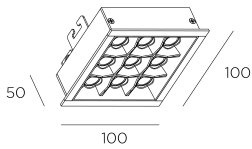

Bento Standard Square Trim Downlight

Designer: LEDS C4

**Description**

Downlight Bento Standard Square Trim 18.3W 2700K CRI 90 White IP23 1361lm

	Finish	Material
Structure	White	Aluminium Polycarbonate

**TECHNICAL CHARACTERISTICS**

**Light source**

Light source: LED NICHIA  
 Light source power (W): 18.3W  
 Color temperature: LED warm-white 2700K  
 CRI: 90  
 Photobiological risk: RG2  
 Real Lumen: 1361  
 Qty Leds: 9  
 Lm/Real W: 76  
 Life Time: 50.000h L80B20  
 Bin / Grup: sm273  
 MacAdam steps: 3  
 UGR: 1.6