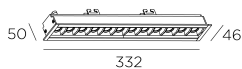

Bento Standard 12 LEDs Trim Downlight

Designer: LEDS C4

Description

Downlight Bento Standard 12 LEDs Trim 26.4W 2700K CRI 90 White Black IP23 1459lm

	Finish	Material
Structure	White Black	Aluminium Polycarbonate

40x328

0-18

TECHNICAL CHARACTERISTICS

Light source

Light source: LED CREE
 Light source power (W): 26.4W
 Luminaire total power (W): 26.4W
 Color temperature: LED warm-white 2700K
 CRI: 90
 Photobiological risk: RG2
 Real Lumen: 1459
 Qty Leds: 12
 Lm/Real W: 55
 Life Time: 50.000h L80B20
 Bin / Grup: 8A3/8D2
 MacAdam steps: 3