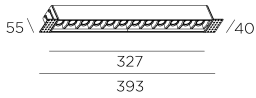

Bento Standard 12 LEDs Trimless Downlight

Designer: LEDS C4

Description

Downlight Bento Standard 12 LEDs Trimless 24.4W 2700K CRI 90 White IP20 1744lm

	Finish	Material
Structure	White	Aluminium PVC

40x327

0-18

TECHNICAL CHARACTERISTICS

Light source

Light source: LED NICHIA
 Light source power (W): 24.4W
 Luminaire total power (W): 24.4W
 Color temperature: LED warm-white
 2700K
 CRI: 90
 Photobiological risk: RG2
 Real Lumen: 1744
 Qty Leds: 12
 Lm/Real W: 71
 Life Time: 50.000h L80B20
 Bin / Grup: sm273
 MacAdam steps: 3