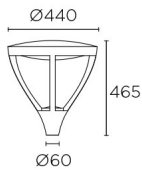

## Proud Symmetrical Head Streetlight

Designer: LEDS C4

 60
**Description**

PROUD head with 4000k 40W LED for symmetrical lighting

	Finish	Material
<b>Structure</b>	Urban grey	Aluminium
<b>Diffuser</b>	Semitransparent	Polycarbonate

**TECHNICAL CHARACTERISTICS****Light source**

Light source: LED EDISON  
 Light source power (W): 40W  
 Luminaire total power (W): 44.9W  
 Color temperature: LED neutral-white  
 4000K  
 CRI: 80  
 Photobiological risk: RG0  
 Real Lumen: 3110  
 Qty Leds: 342  
 Lm/Real W: 69  
 Life Time: 50.000h L80B20  
 Bin / Grup: 403  
 MacAdam steps: 3  
 UGR: 21.4  
 Luminance C0°65°: 10932.5  
 Luminance 90°65°: 11512.6