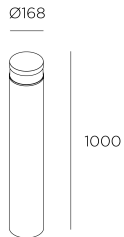

55-E054-Z5-CL

V0

Newton LED Pro Bollard

Designer: LEDS C4

**Description**

Bollard IP66 Newton LED Pro LED 22.8W 3000K DALI Grey 2450lm

	Finish	Material
<b>Structure</b>	Grey	Aluminium
<b>Diffuser</b>	Transparent	Polycarbonate

**TECHNICAL CHARACTERISTICS**

**Light source**

Light source: LED SAMSUNG  
 Light source power (W): 22.8W  
 Luminaire total power (W): 25.1W  
 Color temperature: LED warm-white 3000K  
 CRI: 80  
 Photobiological risk: RG0  
 Real Lumen: 2450  
 Qty Leds: 80  
 Lm/Real W: 98  
 Life Time: 50.000h L80B20  
 Bin / Grup: VA/VB  
 MacAdam steps: 3  
 UGR: 24.9  
 Luminance C0°65°: 25911.4  
 Luminance 90°65°: 25002