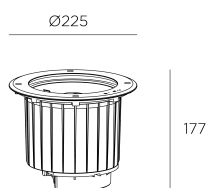

Gea Wall Washer ø225mm Recessed uplighting

Designer: LEDS C4

**Description**

Recessed uplighting IP65/IP67 Gea Wall Washer ø225mm LED 24W 3000K Polished Black 1008lm

|                  | Finish         | Material                             |
|------------------|----------------|--------------------------------------|
| <b>Structure</b> | Polished Black | Stainless steel AISI316<br>Aluminium |
| <b>Diffuser</b>  | Transparent    | Glass                                |

**TECHNICAL CHARACTERISTICS**

**Light source**

Light source: LED OSRAM  
 Light source power (W): 24W  
 Luminaire total power (W): 27.5W  
 Color temperature: LED warm-white 3000K  
 CRI: 80  
 Photobiological risk: RG1  
 Real Lumen: 1008  
 Qty Leds: 30  
 Lm/Real W: 37  
 Life Time: 50.000h L80B20  
 Bin / Grup: 7S o 7T  
 MacAdam steps: 3  
 UGR: 22.1  
 Luminance C0°65°: 516.4  
 Luminance 90°65°: 230.3

**Logistics**

Energy Efficiency: LED A++  
 EAN Code: 8435381439996  
 Weight in Kg (packaged): 0.35  
 Packing: 235 x 235 x 195  
 Masterbox: 4

The photograph may not match the reference exactly. Please read the product description to identify the finish.