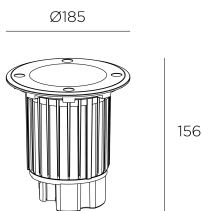

Gea Wall Washer ø185mm Recessed uplighting

Designer: LEDS C4

Description

Recessed uplighting IP65/IP67 Gea Wall Washer ø185mm LED 17W 3000K Polished Black 618lm

	Finish	Material
Structure	Polished Black	Stainless steel AISI316 Aluminium
Diffuser	Transparent	Glass

TECHNICAL CHARACTERISTICS

Light source

Light source: LED OSRAM
 Light source power (W): 17W
 Luminaire total power (W): 18.5W
 Color temperature: LED warm-white 3000K
 CRI: 80
 Photobiological risk: RG1
 Real Lumen: 618
 Qty Leds: 24
 Lm/Real W: 33
 Life Time: 50.000h L80B20
 Bin / Grup: E7/F7
 MacAdam steps: 3
 UGR: 22.1
 Luminance C0°65°: 415.4
 Luminance 90°65°: 190.2

Logistics

Energy Efficiency: LED A++
 EAN Code: 8435381439934
 Weight in Kg (packaged): 0.29
 Packing: 190 x 190 x 165
 Masterbox: 4

The photograph may not match the reference exactly. Please read the product description to identify the finish.