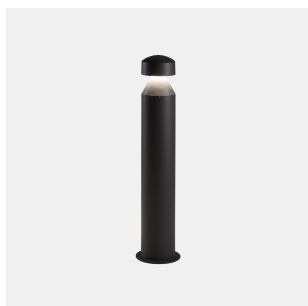

## 55-9890-Z5-CL

V0

### Cilin 1000mm Bollard

#### Description

Bollard IP66 Cilin 1000mm LED 23W 3000K Urban grey 774lm

	Finish	Material
Structure	Urban grey	Aluminium
Diffuser	Semitransparent	Polycarbonate

 IP66 IK09 
  FLOOD 84° 
  2