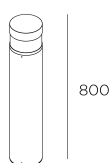

## Newton LED 800mm Bollard

Designer: LEDS C4

**Description**

Bollard IP65 Newton LED 800mm LED 12.7W 3000K Urban grey 573lm

	Finish	Material
<b>Structure</b>	Urban grey	Aluminium
<b>Diffuser</b>	Transparent Matt	Polycarbonate

Ø160

 IP65 IK08
  FLOOD 86°
  2

**TECHNICAL CHARACTERISTICS****Light source**

Light source: LED  
 Light source power (W): 12.7W  
 Luminaire total power (W): 13.9W  
 Color temperature: LED warm-white  
 3000K  
 CRI: 80  
 Photobiological risk: RG0  
 Real Lumen: 573  
 Qty Leds: 48  
 Lm/Real W: 41  
 Life Time: 50.000h L80B20  
 Bin / Grup: RN  
 MacAdam steps: 3  
 UGR: 19.9